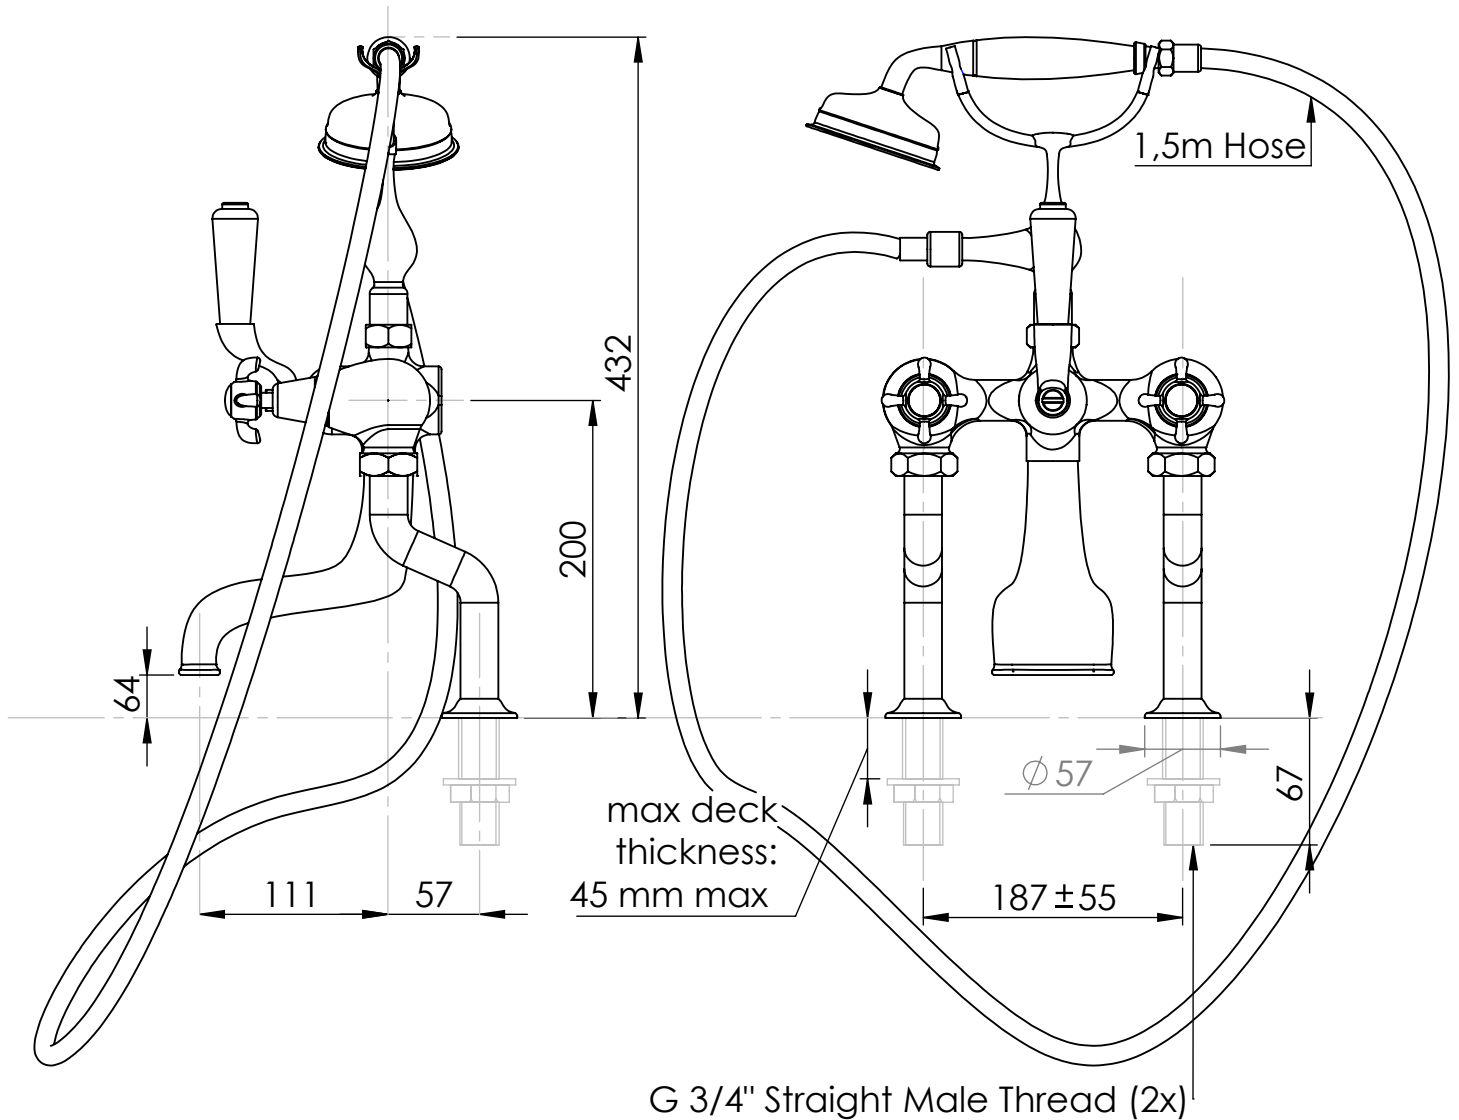

Bath - Shower mixer - Deck mounted

Art: **NGT1010**

Tolerance: $\pm 2\%$

Material:
Brass

Scale: 1/5

Finish:
Chrome, Nickel, Brushed nickel,
Gold, Polished brass, Old brass

Box size:

Weight:

This drawing is property of Kenny&Mason, it may not be reproduced or transmitted to third parties without authorization. Drawings not to scale - All dimensions are nominal (mm) - We reserve the right to alter specifications without notice.