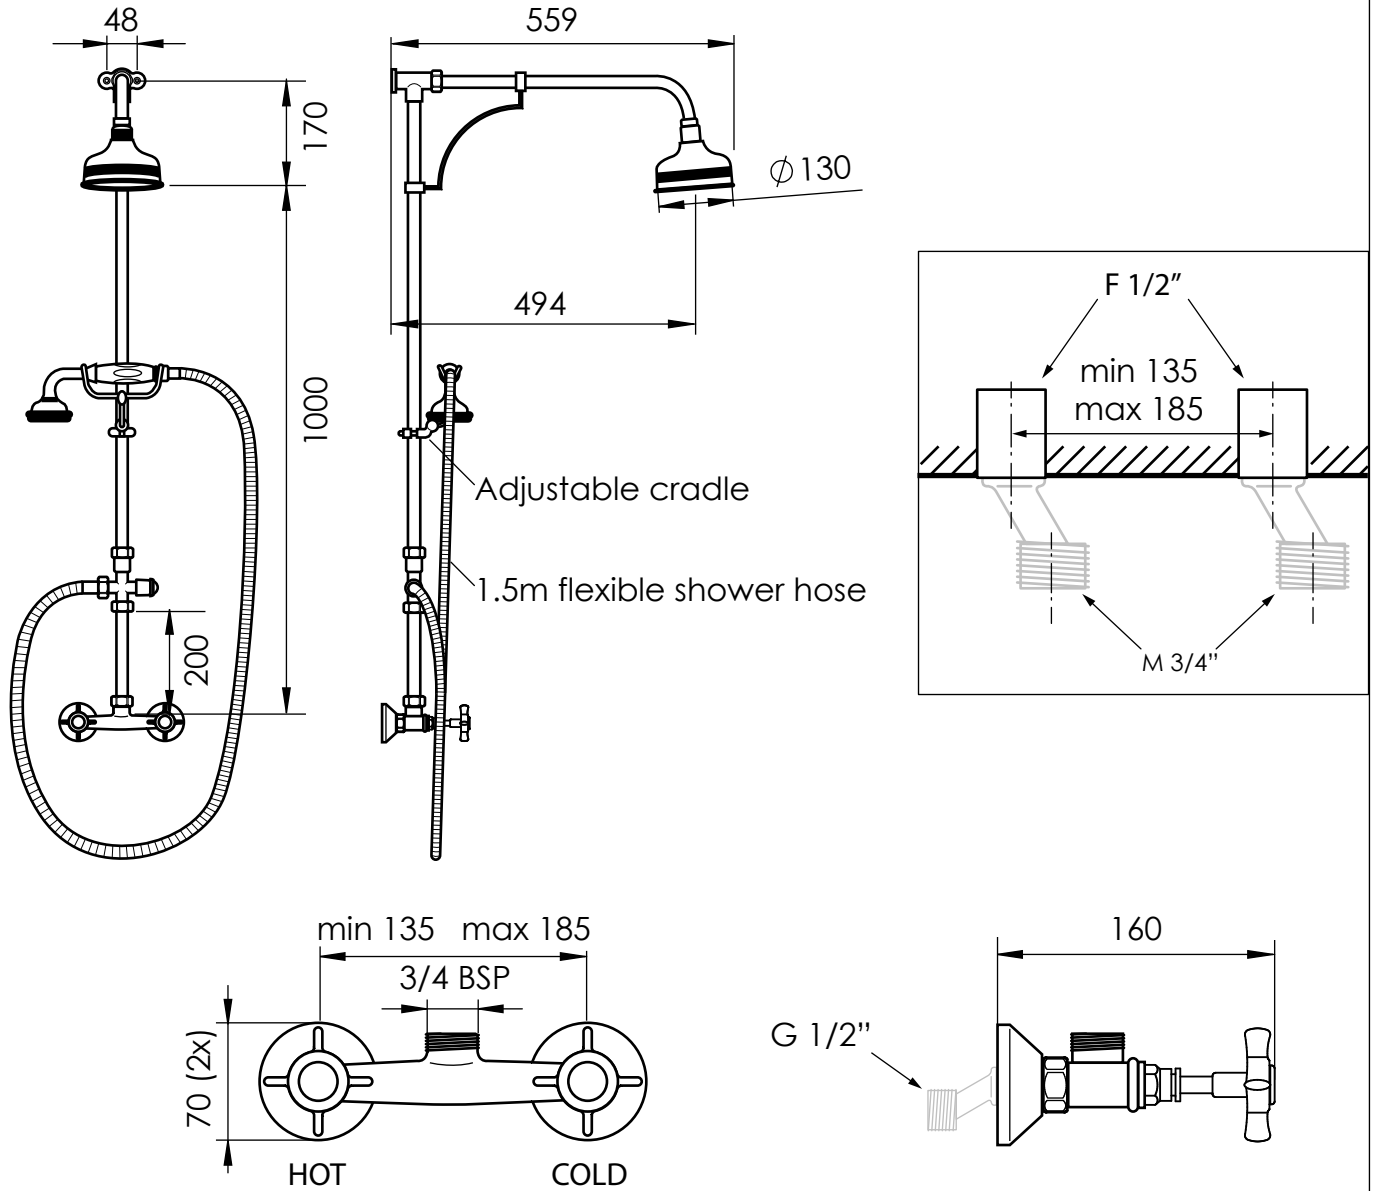

Manual shower mixer with handset

Art: **NGT905**

Tolerance: $\pm 2\%$

Material:
Brass

Scale:

Finish:
Chrome, Nickel, Brushed nickel,
Gold, Polished brass, Old brass

Box size:

Weight:

This drawing is property of Kenny&Mason, it may not be reproduced or transmitted to third parties without authorization. Drawings not to scale - All dimensions are nominal (mm) - We reserve the right to alter specifications without notice.