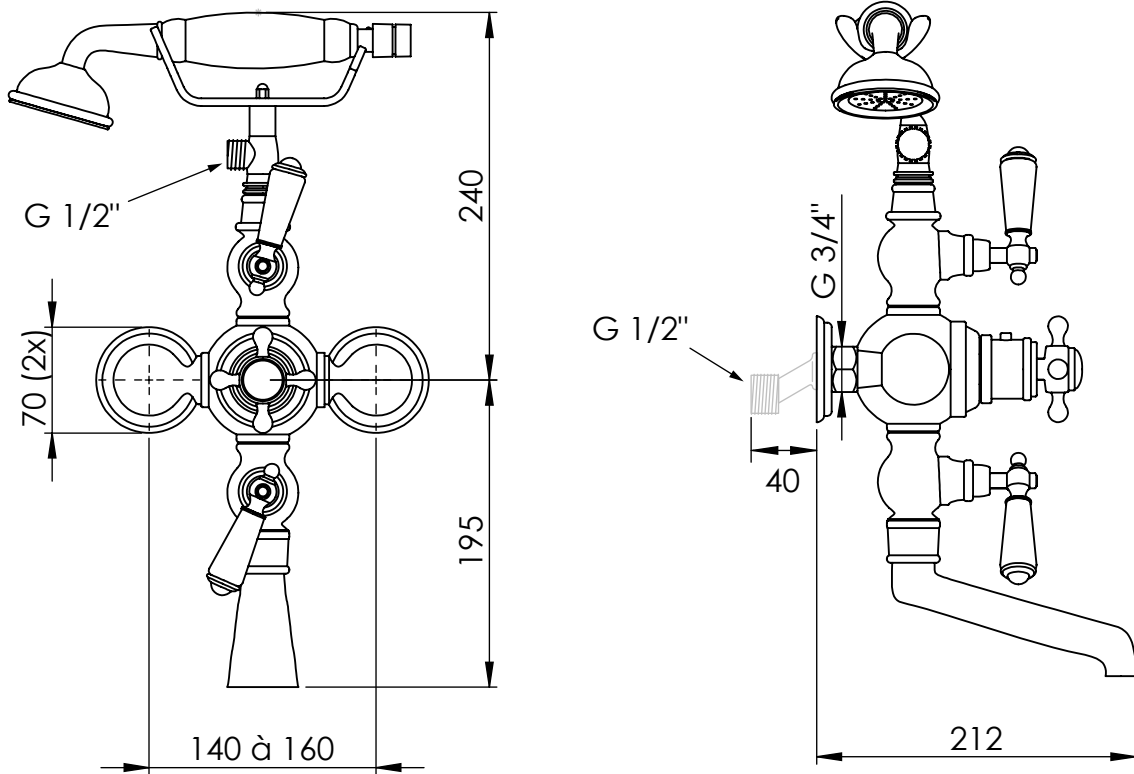

Thermostatic bath-shower mixer (wall mounted)

Art: TH002	Tolerance: $\pm 2\%$
Material: Brass	Scale: 1/5
Finish: Chrome, Nickel, Brushed nickel, Gold, Polished brass, Old brass	Box size:
	Weight:

This drawing is property of Kenny&Mason, it may not be reproduced or transmitted to third parties without authorization. Drawings not to scale - All dimensions are nominal (mm) - We reserve the right to alter specifications without notice.