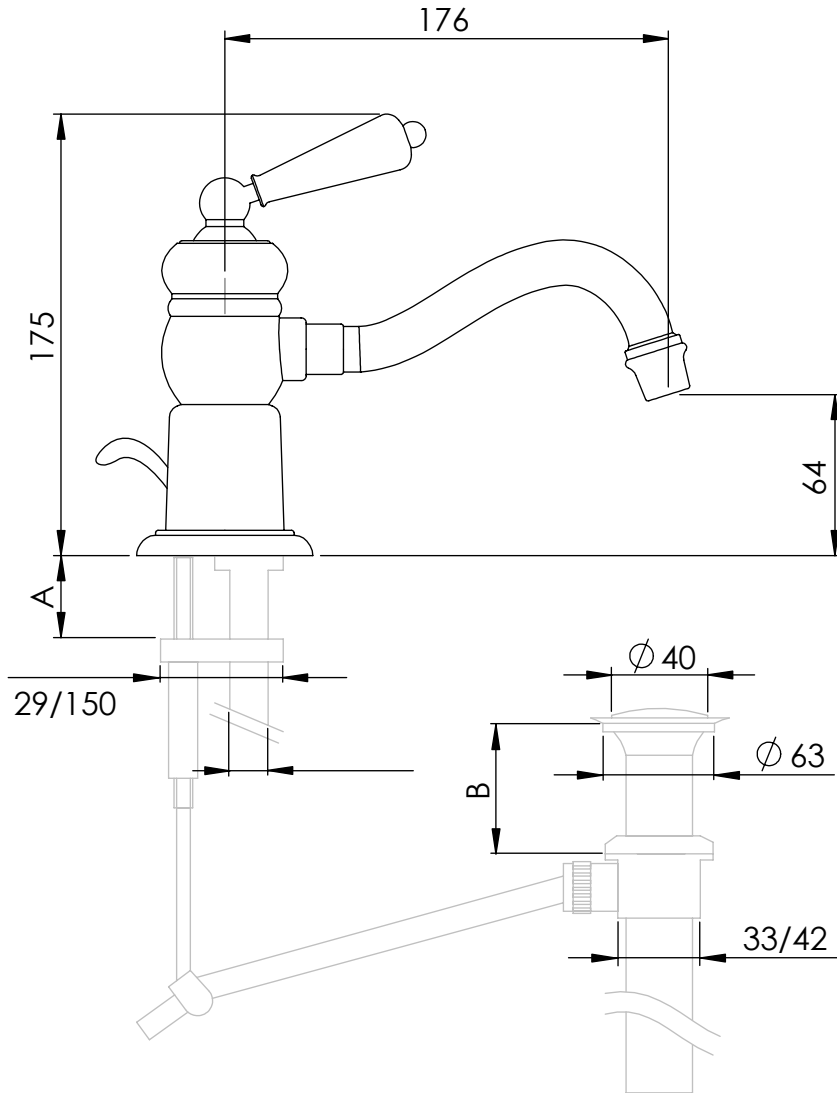

Single lever basin mixer

A = max 35
 B = min 37
 max 47

Art: TH003	Tolerance: $\pm 2\%$
Material: Brass	Scale: 1/3
	Box size:
	Weight:
Finish: Chrome, Nickel, Brushed nickel, Gold, Polished brass, Old brass	

This drawing is property of Kenny&Mason, it may not be reproduced or transmitted to third parties without authorization.
 Drawings not to scale - All dimensions are nominal (mm) - We reserve the right to alter specifications without notice.