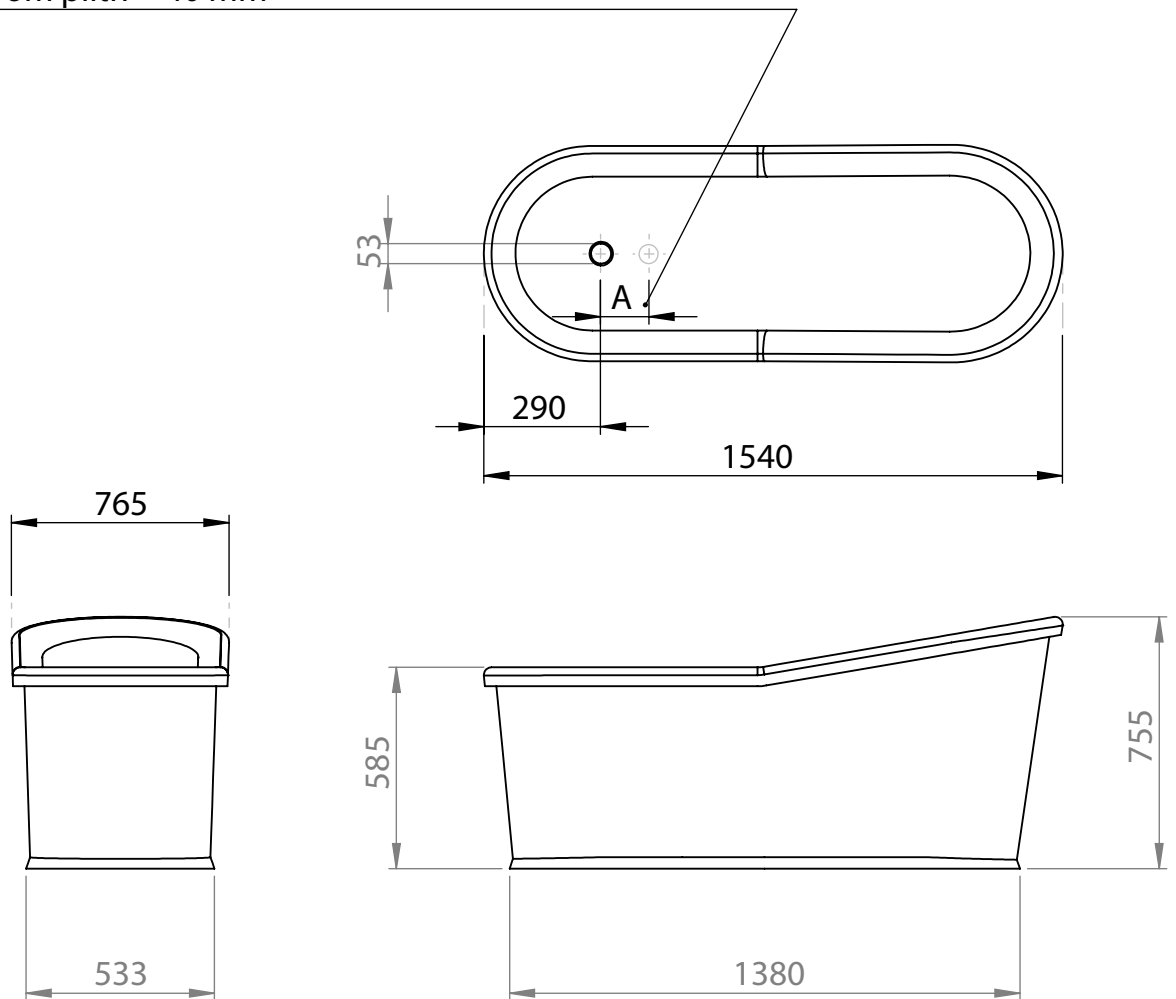

The Duchess - Cast Iron Bathtubs

Floor connection evacuation tube at 150 - 600 mm offset from crepine. Diameter evacuation tube in floor 50 mm.

Min. offset from plith = 40 mm

Art: **DUT.BA**

Tolerance: $\pm 2\%$

Material:
Cast Iron

Scale: 1/20

Finish:
Titanium porcelain enamel
- cast iron outside

Box size:

Weight: 170kg

This drawing is property of Kenny&Mason, it may not be reproduced or transmitted to third parties without authorization.
Drawings not to scale - All dimentions are nominal (mm) - We reserve the right to alter specifications without notice.