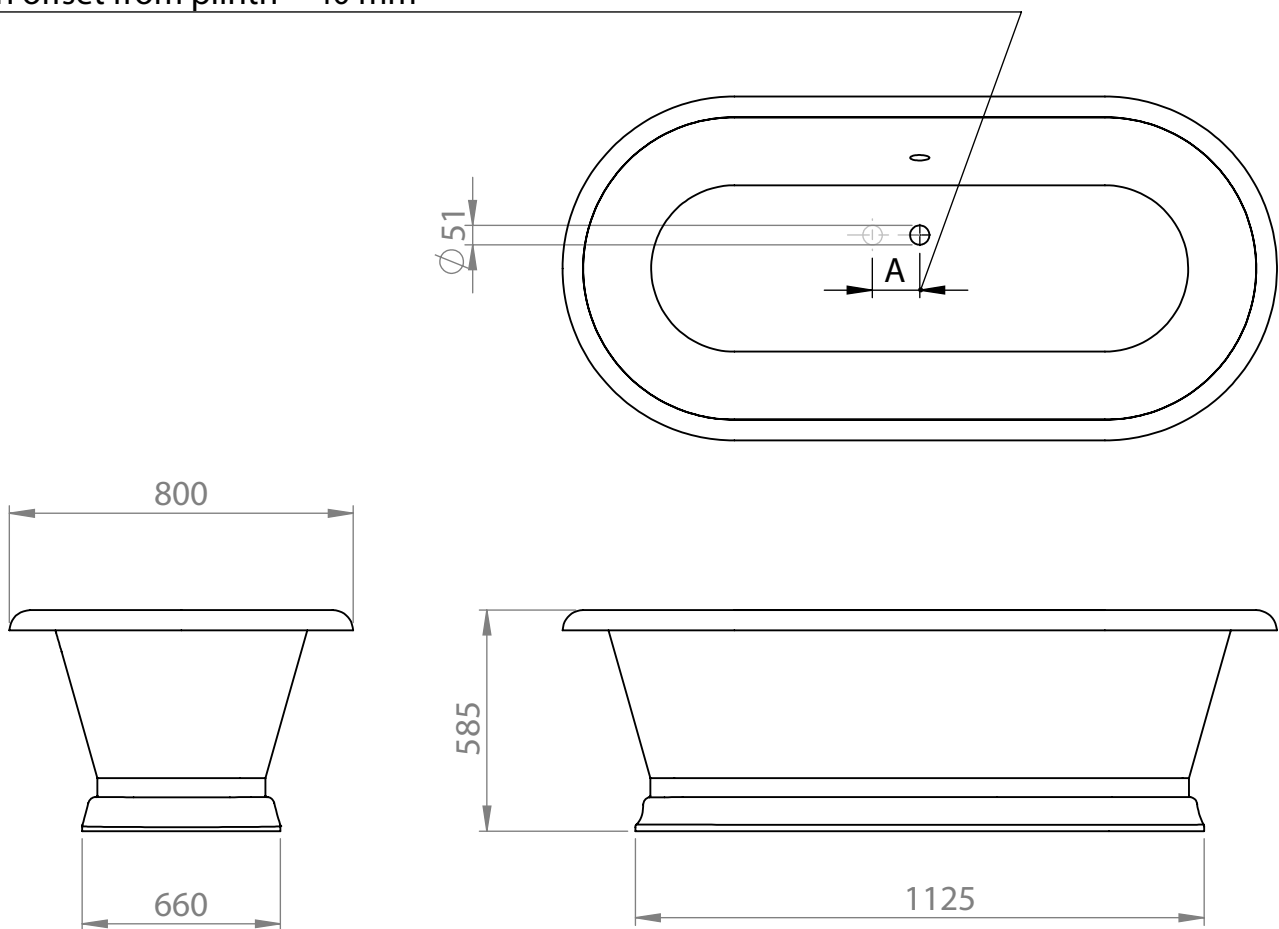

The Emperor - Cast Iron Bathtubs

Floor connection evacuation tube at 150 - 600 mm offset from crepine. Can be placed at either side of the crepine.
Diameter evacuation tube in floor 50 mm.

Min offset from plinth = 40 mm

Art: **EMP.BA**

Tolerance: $\pm 2\%$

Material:
Cast Iron

Scale: 1/20

Finish:
Titanium porcelain enamel
- cast iron outside

Box size:

Weight: 185kg

This drawing is property of Kenny&Mason, it may not be reproduced or transmitted to third parties without authorization.
Drawings not to scale - All dimentions are nominal (mm) - We reserve the right to alter specifications without notice.