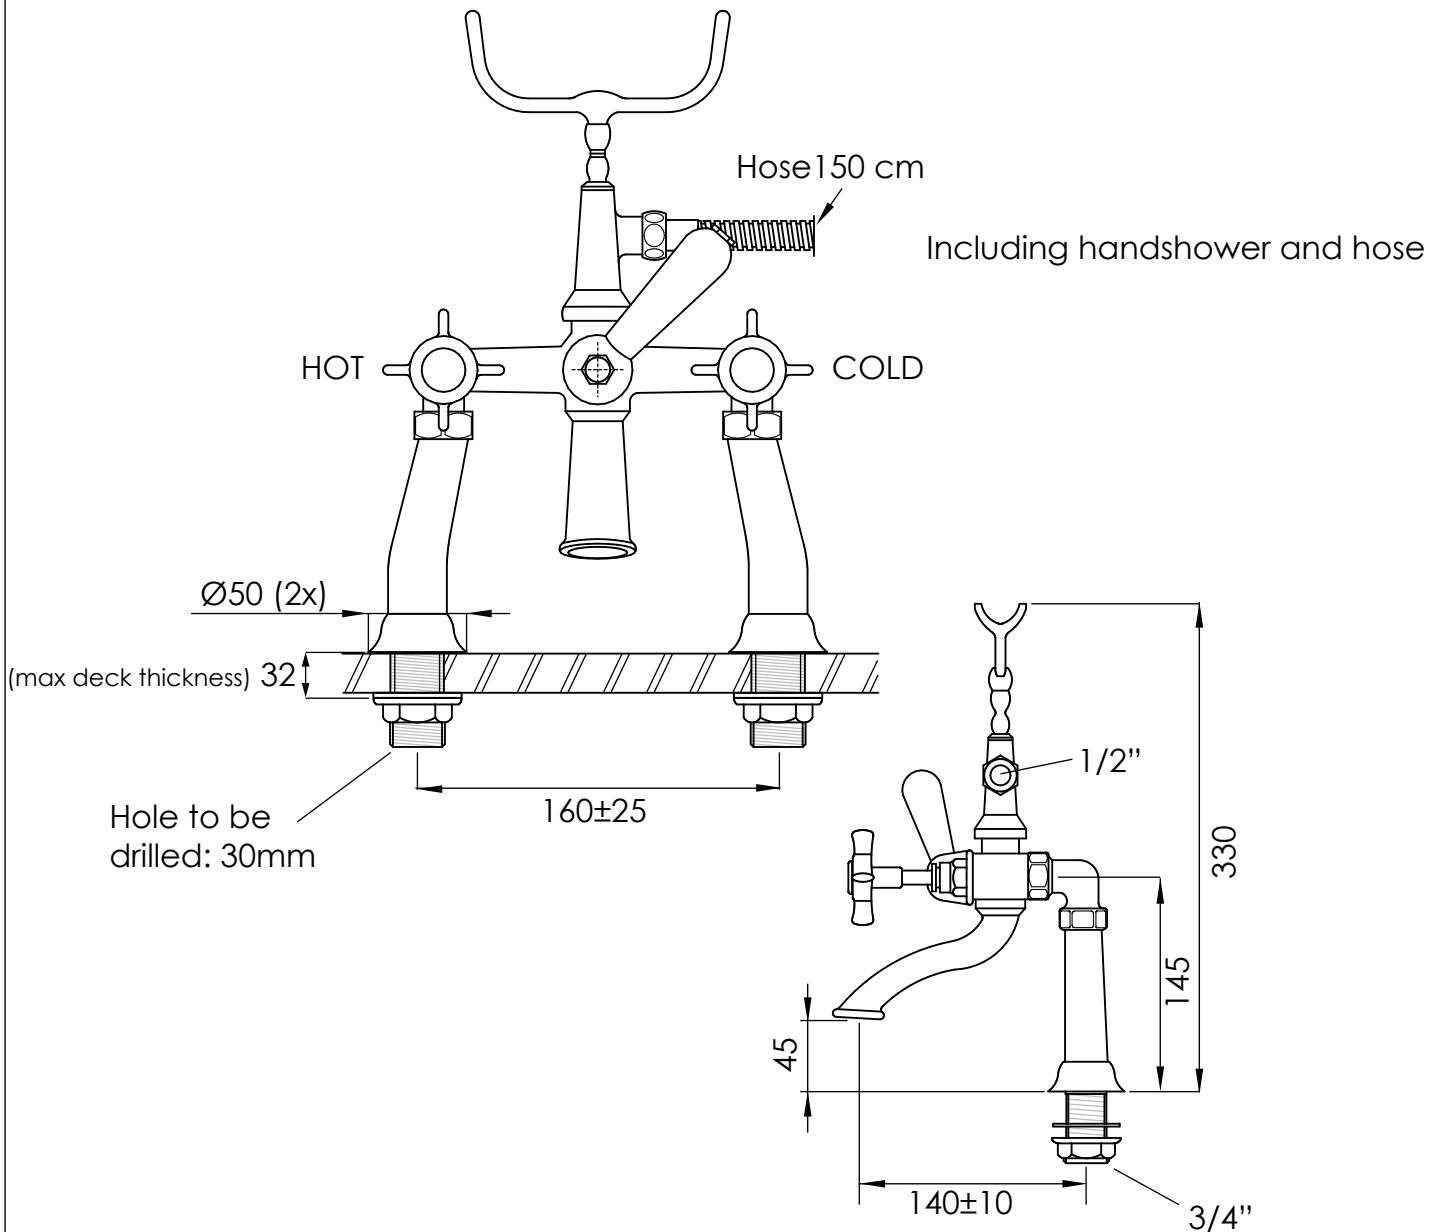

# Bath/shower mixer - Deck mounted

Art: <b>NGT701</b>	Tolerance: ± 2%
Material: Brass	Scale: 1/4
Finish: Chrome, Nickel, Brushed nickel, Gold, Polished brass, Old brass	Box size:
	Weight:

This drawing is property of Kenny&Mason, it may not be reproduced or transmitted to third parties without authorization. Drawings not to scale - All dimentiones are nominal (mm) - We reserve the right to alter specifications without notice