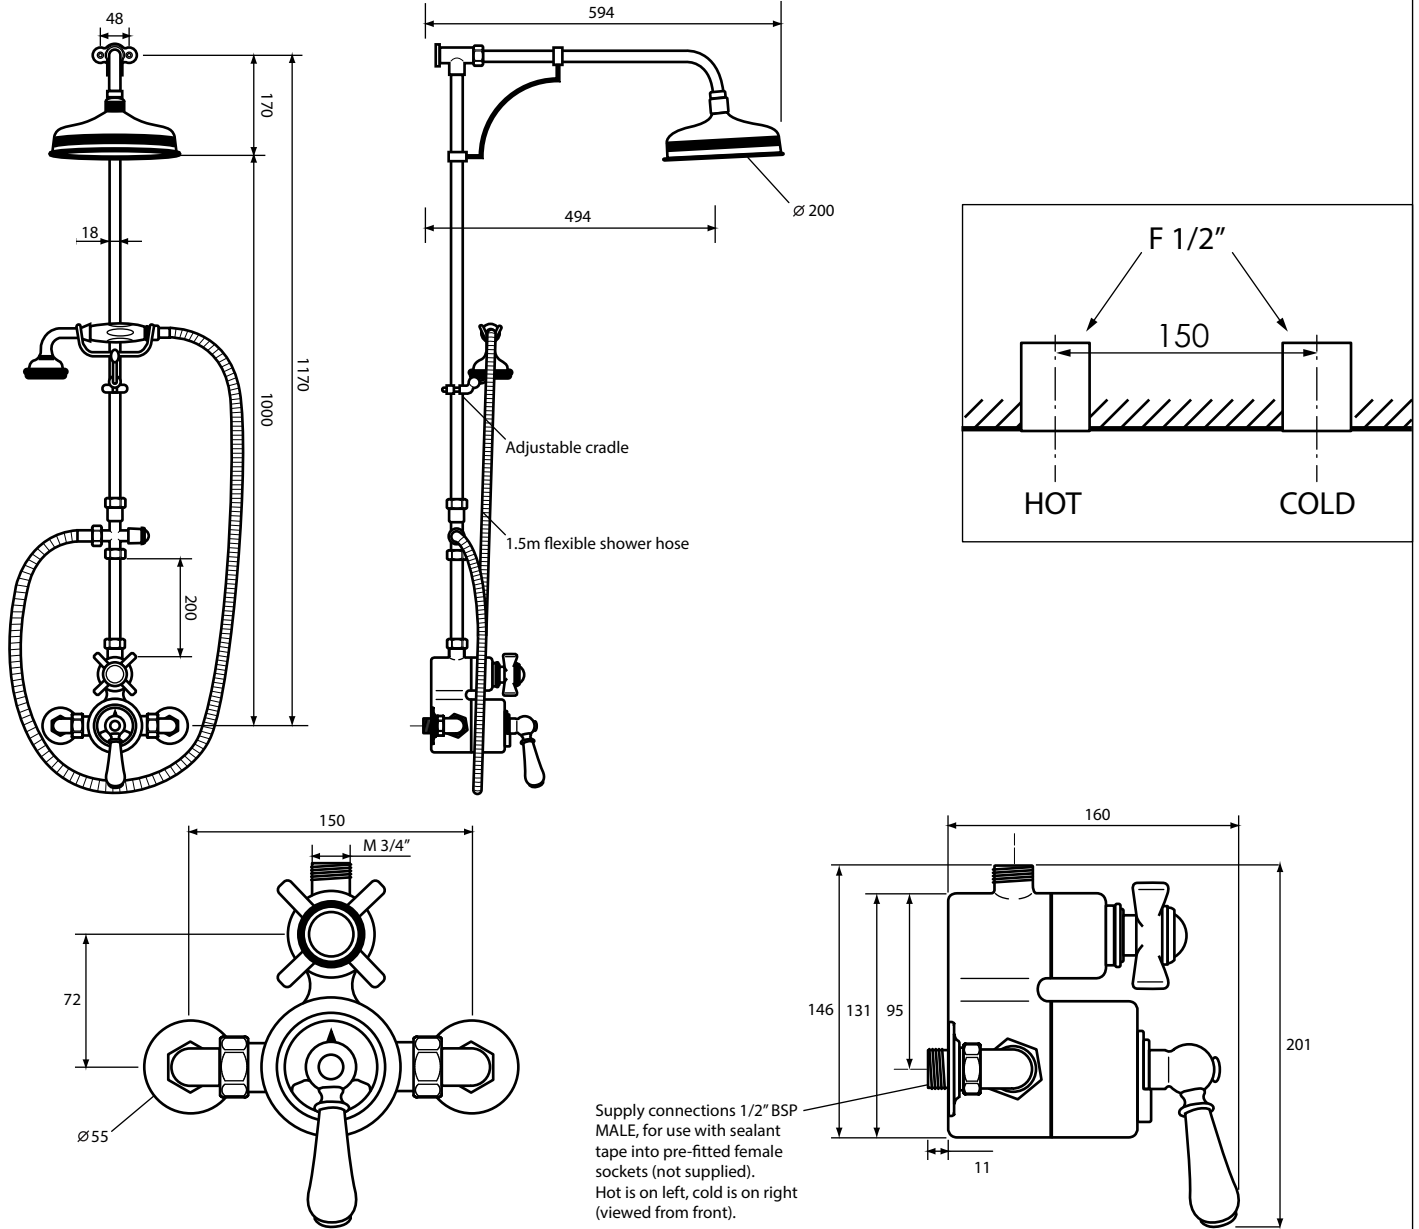

## TRADITIONAL Thermostatic Shower with handset

Art: NGT902

Tolerance:  $\pm 2\%$

Material:  
Brass

Scale:

Finish:  
Chrome, Nickel, Brushed nickel,  
Gold, Polished brass, Old brass

Box size:

Weight:

This drawing is property of Kenny&Mason, it may not be reproduced or transmitted to third parties without authorization. Drawings not to scale - All dimensions are nominal (mm) - We reserve the right to alter specifications without notice.