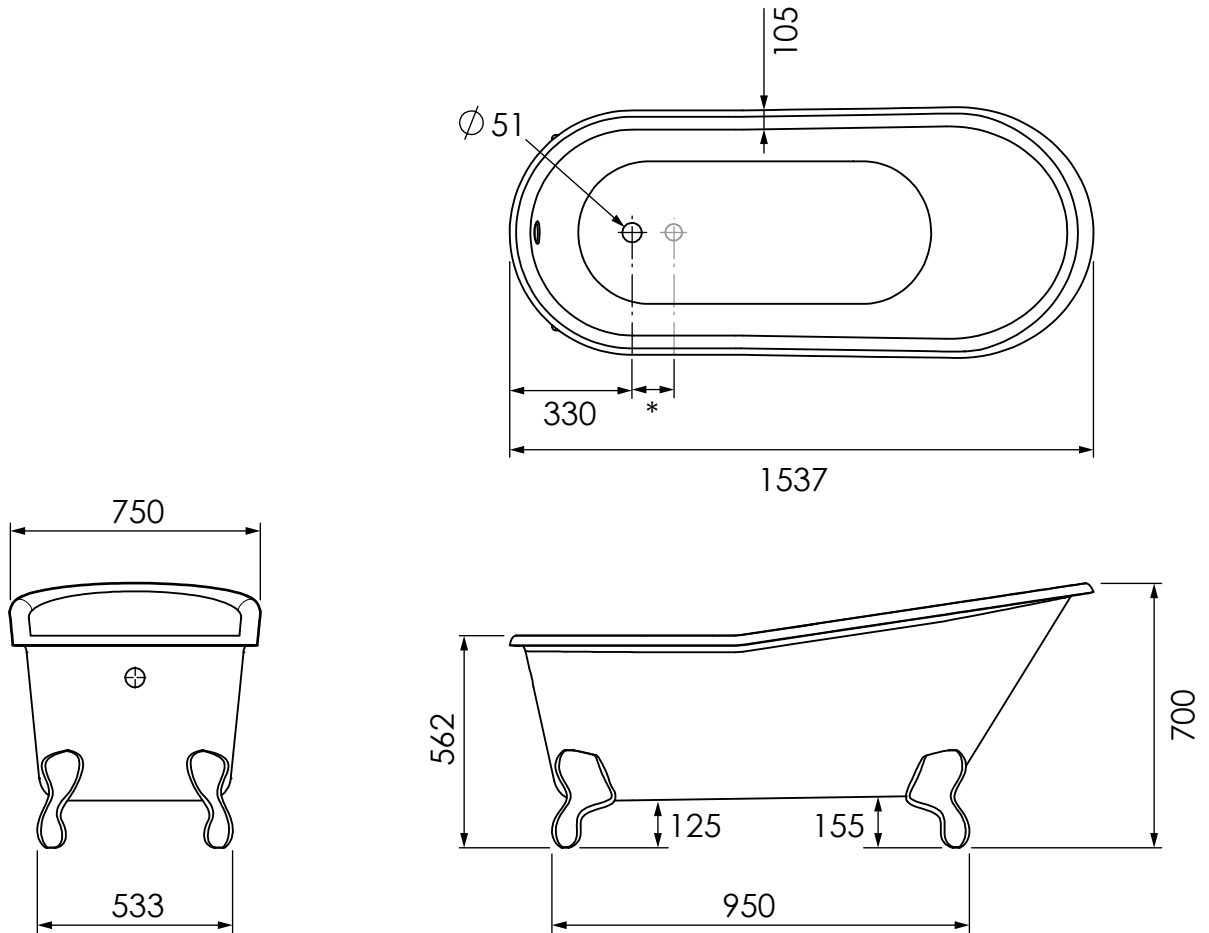

Provence bath - Quarryl Baths

Capacity: 159 liter

*: Floor connection evacuation tube at 150 - 600 mm offset from crepline.
Diameter evacuation tube in floor 50 mm.

Art: PROV.BA	Tolerance: $\pm 2\%$
Material: Composite: Quarryl Finish: Glossy finish	Scale: 1/20
	Box size:
	Weight: 60kg

This drawing is property of Kenny&Mason, it may not be reproduced or transmitted to third parties without authorization.
Drawings not to scale - All dimensions are nominal (mm) - We reserve the right to alter specifications without notice.