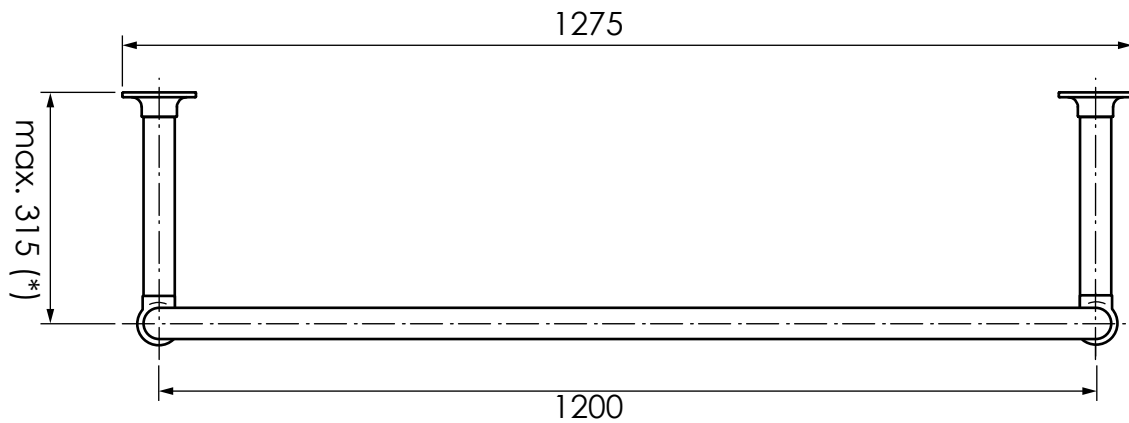

The Oval

* = cut to appropriate length

Art: CR.OV	Tolerance: $\pm 2\%$
Material: Brass	Scale: 1/10
Finish: Chrome, Nickel, Brushed nickel, Gold, Polished brass, Old brass	Box size:
	Weight:

This drawing is property of Kenny&Mason, it may not be reproduced or transmitted to third parties without authorization. Drawings not to scale - All dimensions are nominal (mm) - We reserve the right to alter specifications without notice.