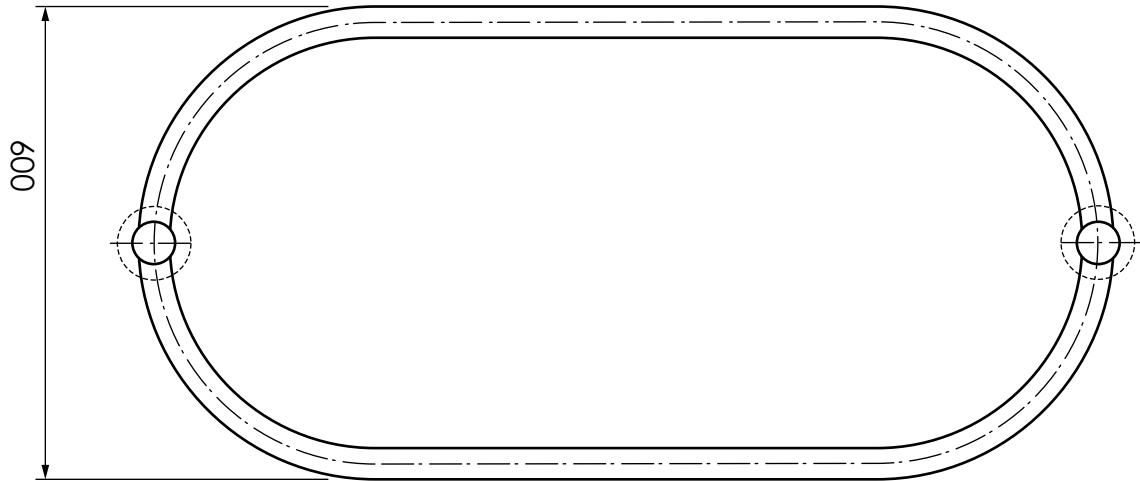

The Oval

* = cut to appropriate length

Art: CR.OV	Tolerance: $\pm 2\%$
Material: Brass	Scale: 1/10
Finish: Chrome, Nickel, Brushed nickel, Gold, Polished brass, Old brass	Box size:
	Weight:

This drawing is property of Kenny&Mason, it may not be reproduced or transmitted to third parties without authorization. Drawings not to scale - All dimensions are nominal (mm) - We reserve the right to alter specifications without notice.