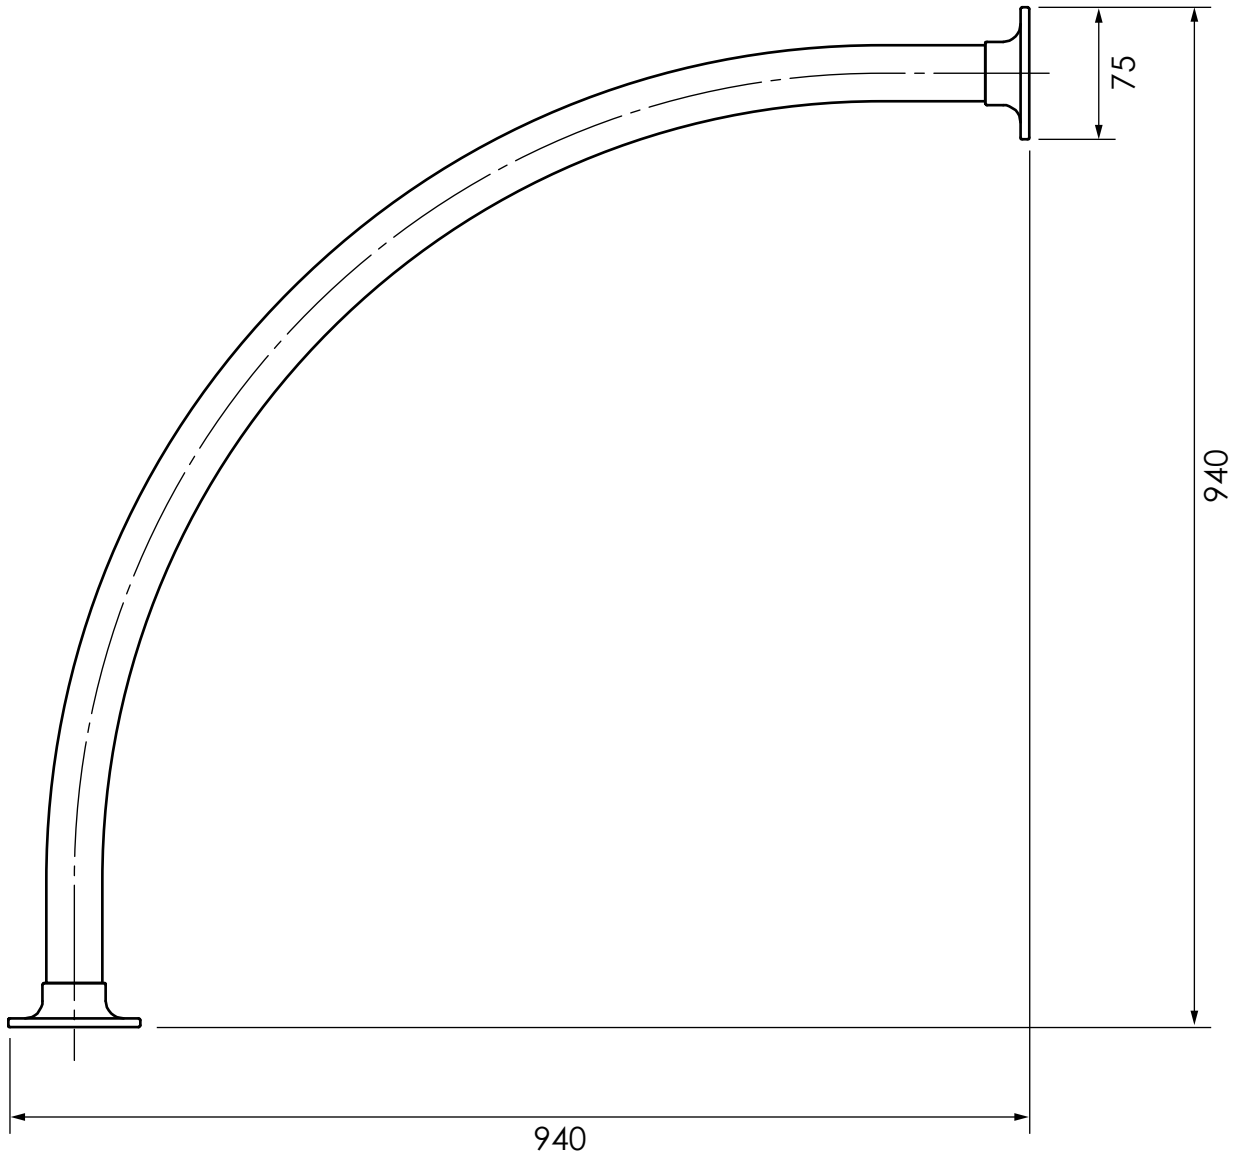

The Corner Round

Art: CR.TCR	Tolerance: $\pm 2\%$
Material: Brass	Scale: 1/10
Finish: Chrome, Nickel, Brushed nickel, Gold, Polished brass, Old brass	Box size:
	Weight:

This drawing is property of Kenny&Mason, it may not be reproduced or transmitted to third parties without authorization. Drawings not to scale - All dimensions are nominal (mm) - We reserve the right to alter specifications without notice.