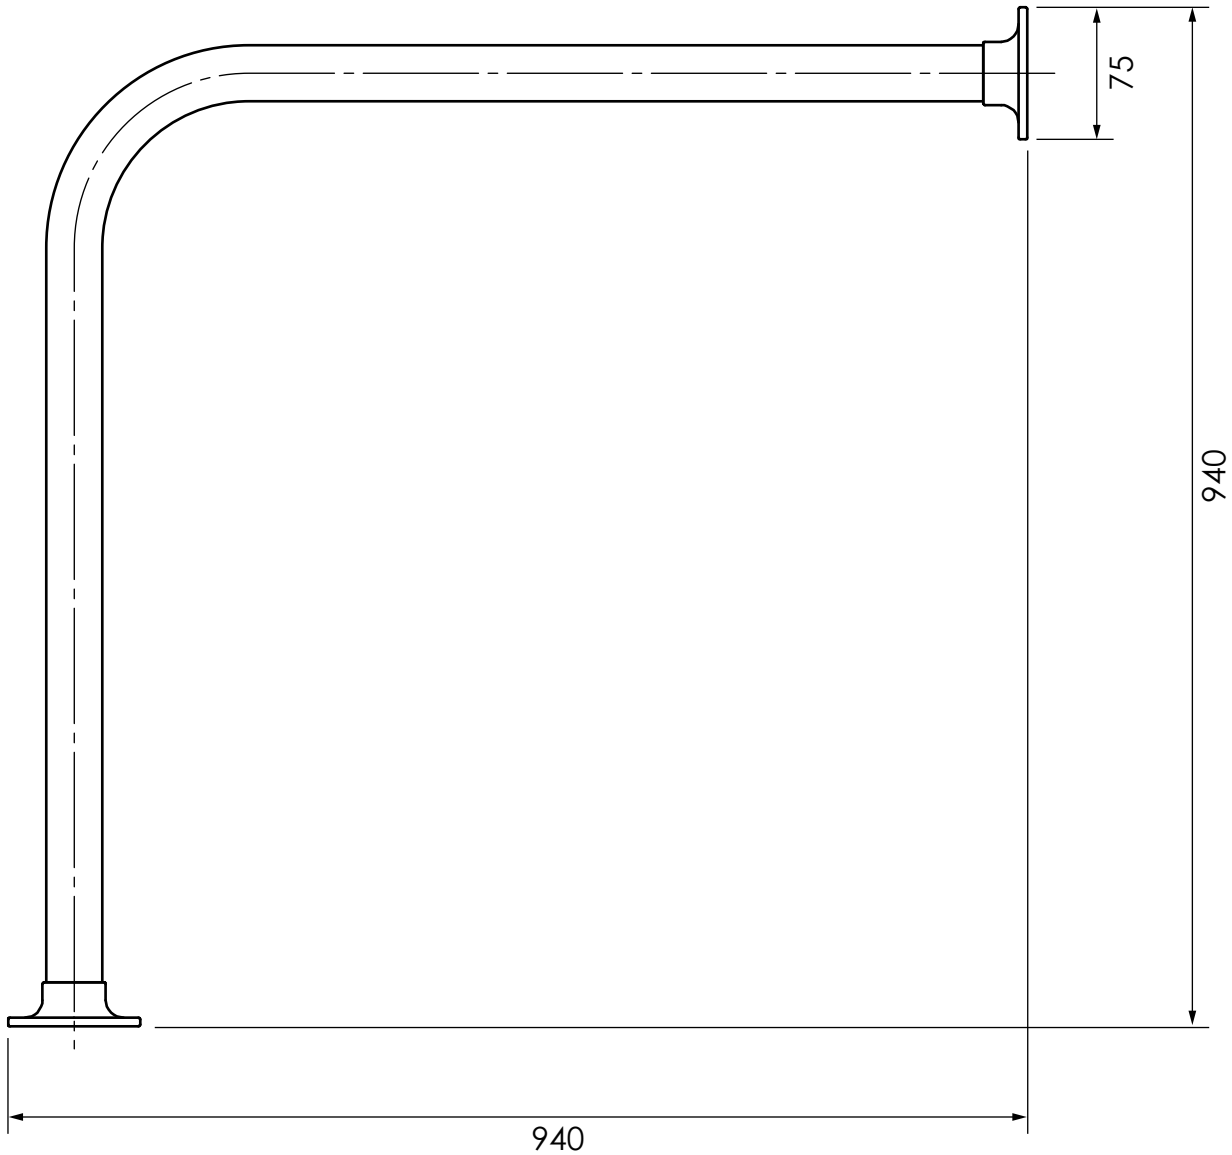

The Corner

| | |
|--|----------------------|
| Art: CR.TC | Tolerance: $\pm 2\%$ |
| Material: Brass | Scale: 1/10 |
| Finish: Chrome, Nickel, Brushed nickel, Gold, Polished brass, Old brass | Box size: |
| | Weight: |

This drawing is property of Kenny&Mason, it may not be reproduced or transmitted to third parties without authorization. Drawings not to scale - All dimensions are nominal (mm) - We reserve the right to alter specifications without notice.