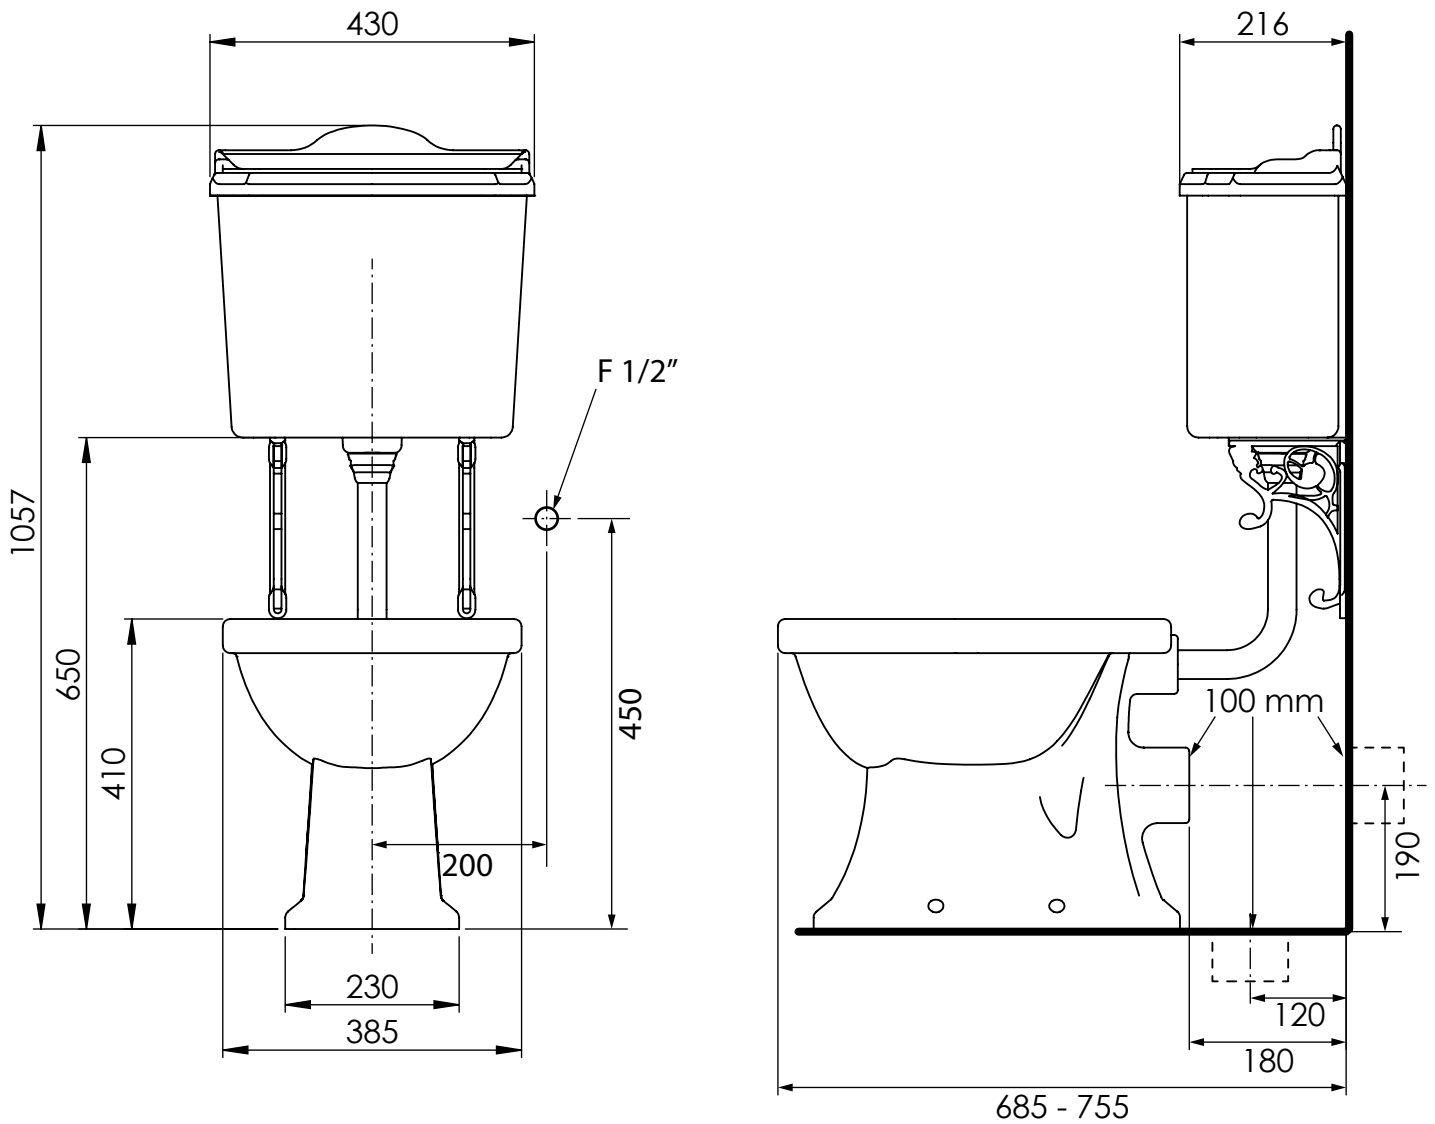

London low level toilet with handle

Art: LON.TLC	Tolerance: $\pm 2\%$
Material: Brass	Scale: 1/10
Finish: Chrome, Nickel, Brushed nickel, Gold, Polished brass, Old brass	Box size:
	Weight:

This drawing is property of Kenny&Mason, it may not be reproduced or transmitted to third parties without authorization. Drawings not to scale - All dimentions are nominal (mm) - We reserve the right to alter specifications without notice.