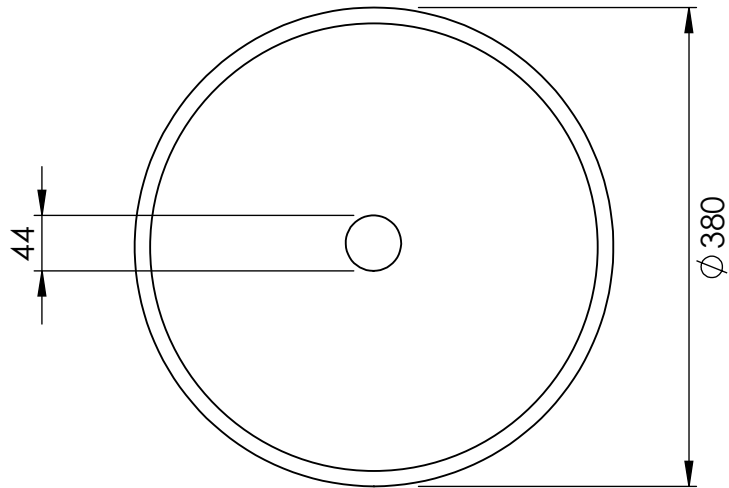

London bowl

Art:	Tolerance: $\pm 2\%$
Material: Brass	Scale: 1/6
Finish: Chrome, Nickel, Brushed nickel, Gold, Polished brass, Old brass	Box size:
	Weight:

This drawing is property of Kenny&Mason, it may not be reproduced or transmitted to third parties without authorization. Drawings not to scale - All dimensions are nominal (mm) - We reserve the right to alter specifications without notice.