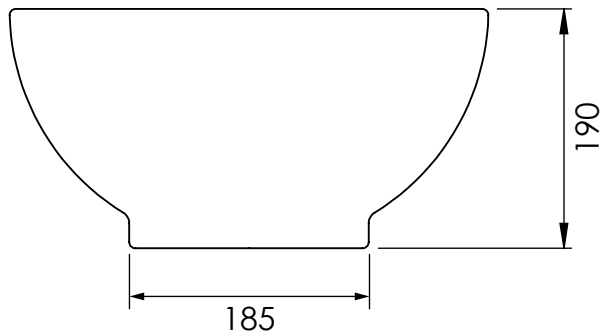

London bowl

Art:	Tolerance: $\pm 2\%$
Material: Brass	Scale: 1/6
Finish: Chrome, Nickel, Brushed nickel, Gold, Polished brass, Old brass	Box size:
	Weight:

This drawing is property of Kenny&Mason, it may not be reproduced or transmitted to third parties without authorization. Drawings not to scale - All dimensions are nominal (mm) - We reserve the right to alter specifications without notice.