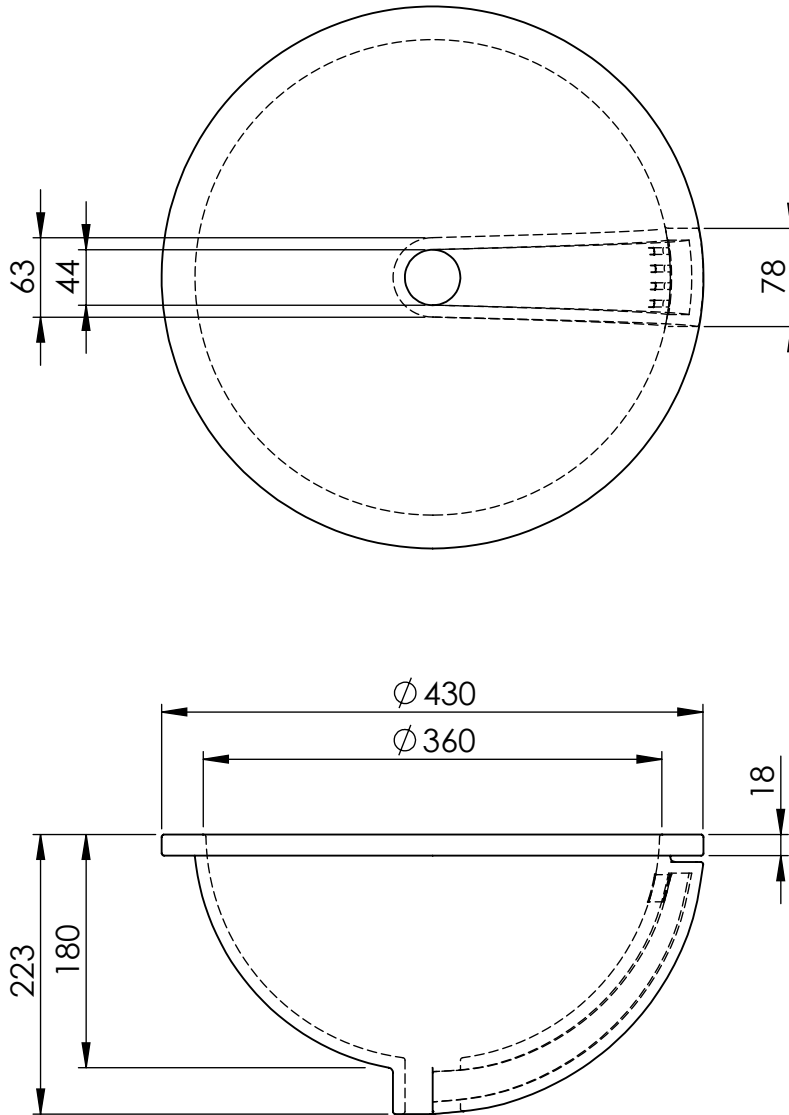

London round under counter basin

Art:	Tolerance: $\pm 2\%$
Material: Brass	Scale: 1/6
	Box size:
	Weight:
Finish: Chrome, Nickel, Brushed nickel, Gold, Polished brass, Old brass	

This drawing is property of Kenny&Mason, it may not be reproduced or transmitted to third parties without authorization. Drawings not to scale - All dimintions are nominal (mm) - We reserve the right to alter specifications without notice.