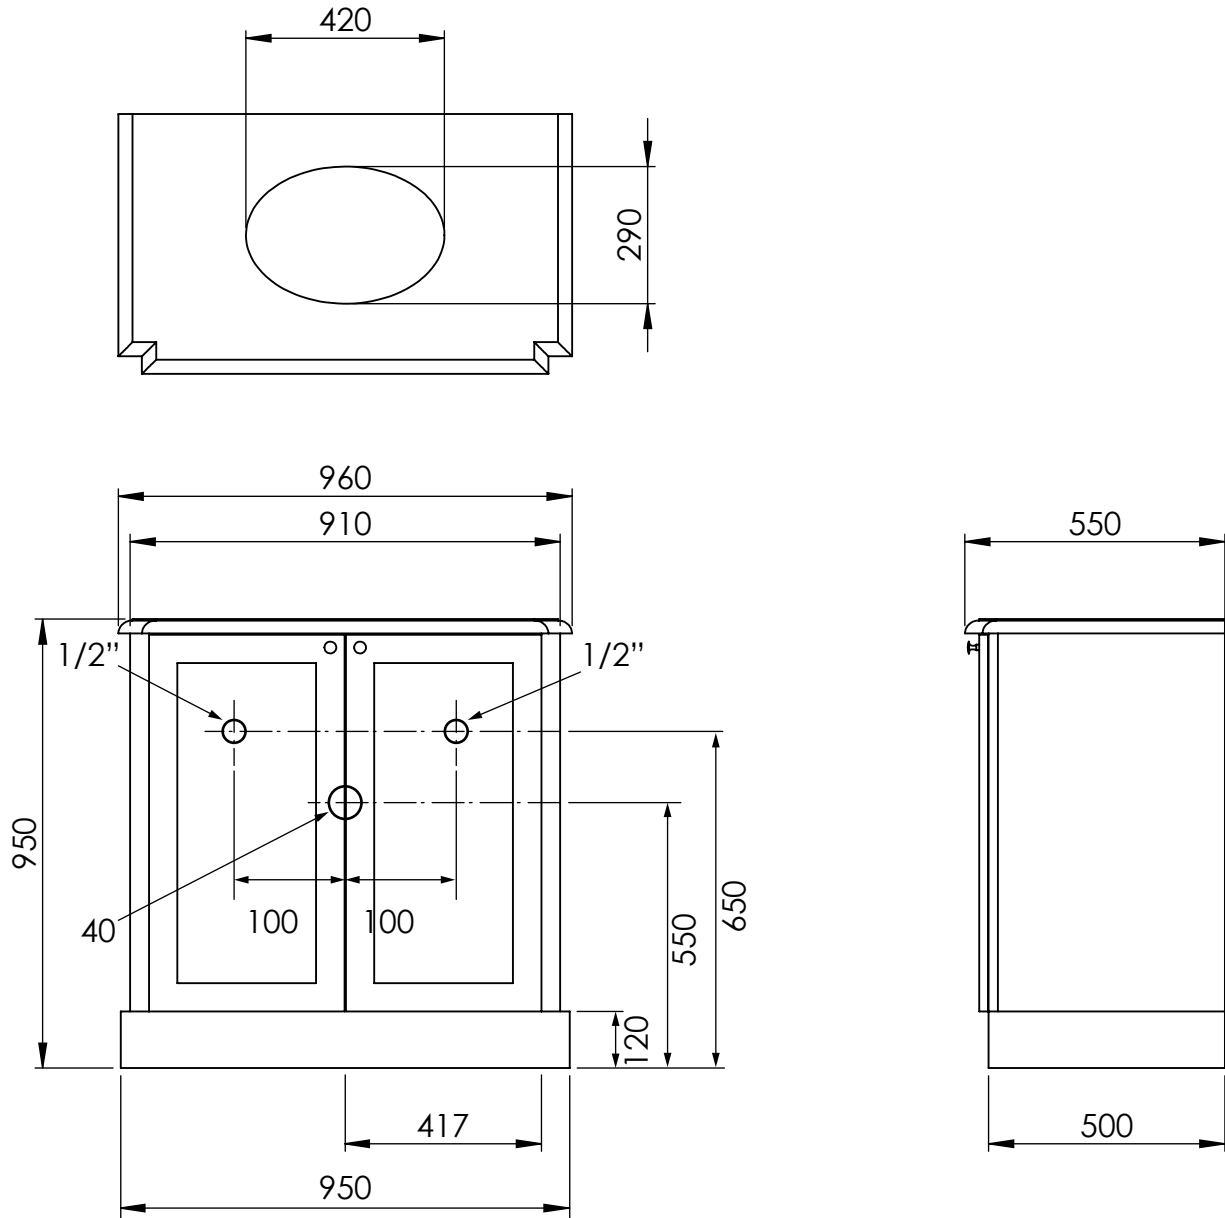

Middleton single vanity

Art: MIDDL01	Tolerance: $\pm 2\%$
Material: Brass	Scale: 1/16
Finish: Chrome, Nickel, Brushed nickel, Gold, Polished brass, Old brass	Box size:
	Weight:

This drawing is property of Kenny&Mason, it may not be reproduced or transmitted to third parties without authorization. Drawings not to scale - All dimensions are nominal (mm) - We reserve the right to alter specifications without notice.