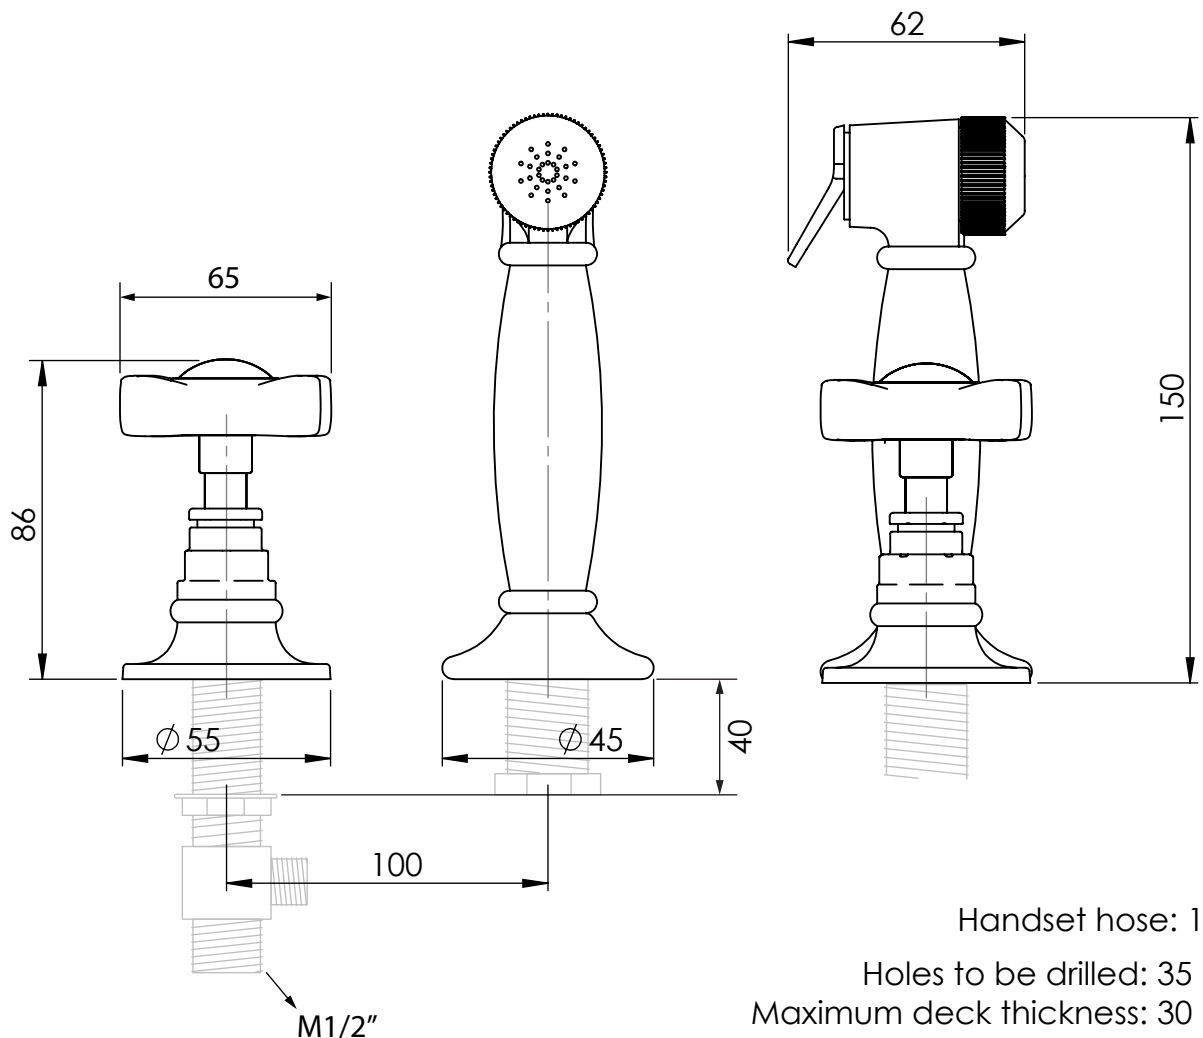

2-hole kitchen spray set - Crosstop

Handset hose: 1,5m

Holes to be drilled: 35 mm

Maximum deck thickness: 30 mm

Art: NGT2018	Tolerance: $\pm 2\%$
Material: Brass	Scale: 1/2
Finish: Chrome, Nickel, Brushed nickel, Gold, Polished brass, Old brass	Box size: Weight:

This drawing is property of Kenny&Mason, it may not be reproduced or transmitted to third parties without authorization. Drawings not to scale - All dimensions are nominal (mm) - We reserve the right to alter specifications without notice.