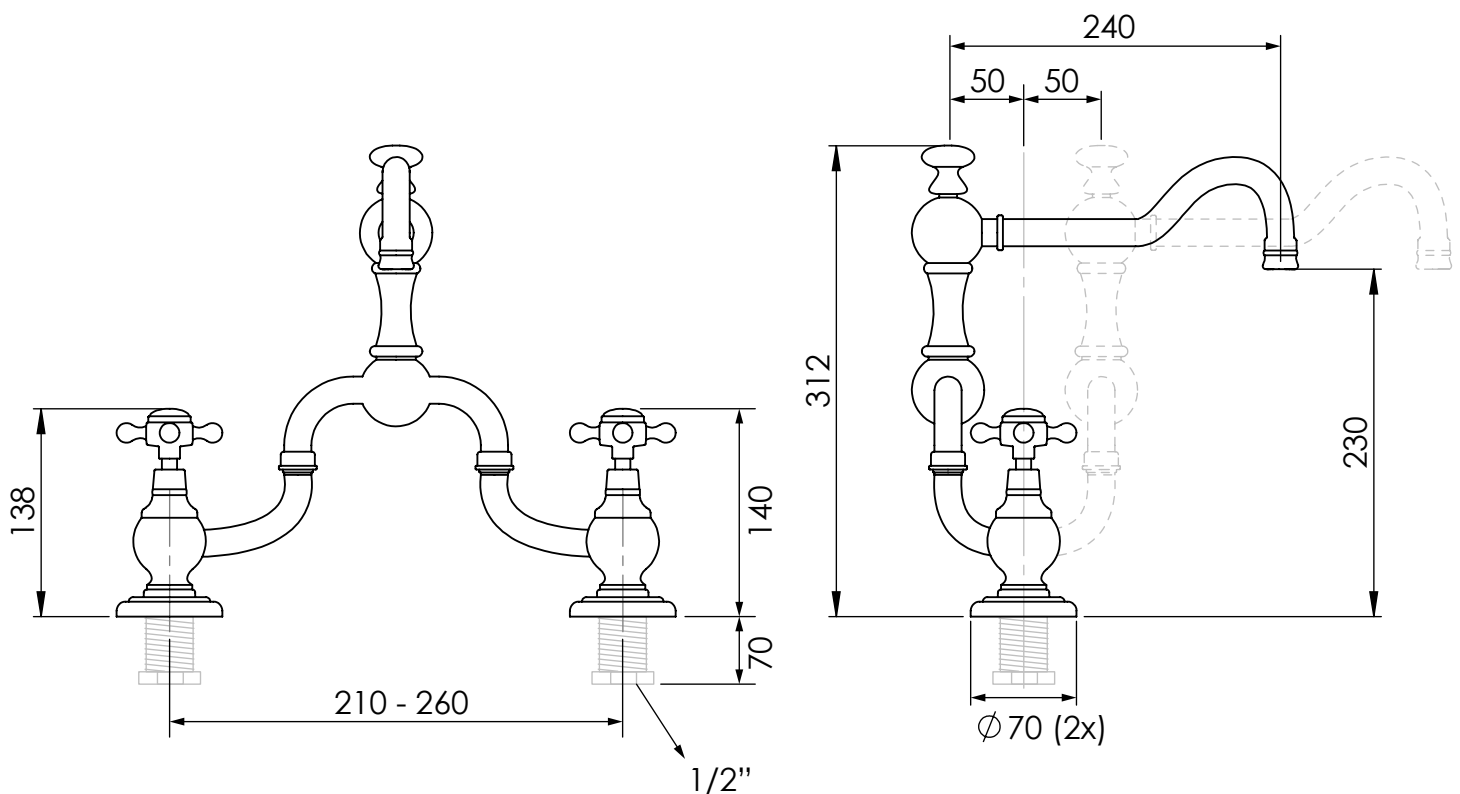

Kitchen bridge mixer

Maximum deck thickness: 50mm

Art: TH017

Tolerance: $\pm 2\%$

Material:
Brass

Scale: 1/5

Finish:
Chrome, Nickel, Brushed nickel,
Gold, Polished brass, Old brass

Box size:

Weight:

This drawing is property of Kenny&Mason, it may not be reproduced or transmitted to third parties without authorization. Drawings not to scale - All dimensions are nominal (mm) - We reserve the right to alter specifications without notice.