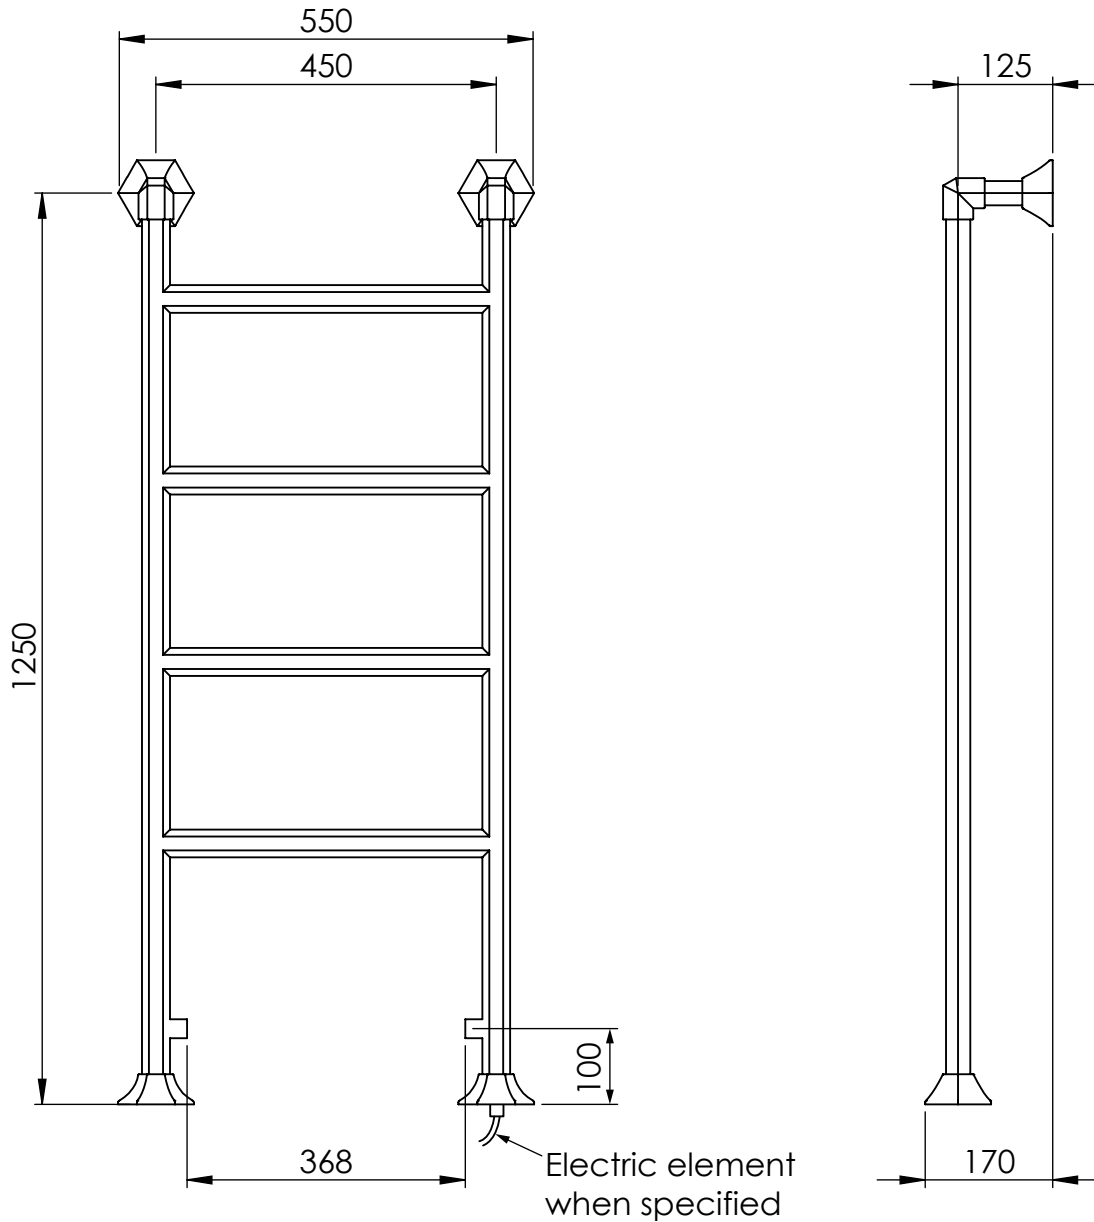

The Art Deco

Art: RA.AR	Tolerance: $\pm 2\%$
Material: Brass	Scale: 1/10
Output@60°C: 400W/ Electric 150W	Box size:
Finish: Chrome, Nickel, Brushed nickel, Gold, Polished brass, Old brass	Weight:

This drawing is property of Kenny&Mason, it may not be reproduced or transmitted to third parties without authorization. Drawings not to scale - All dimensions are nominal (mm) - We reserve the right to alter specifications without notice.