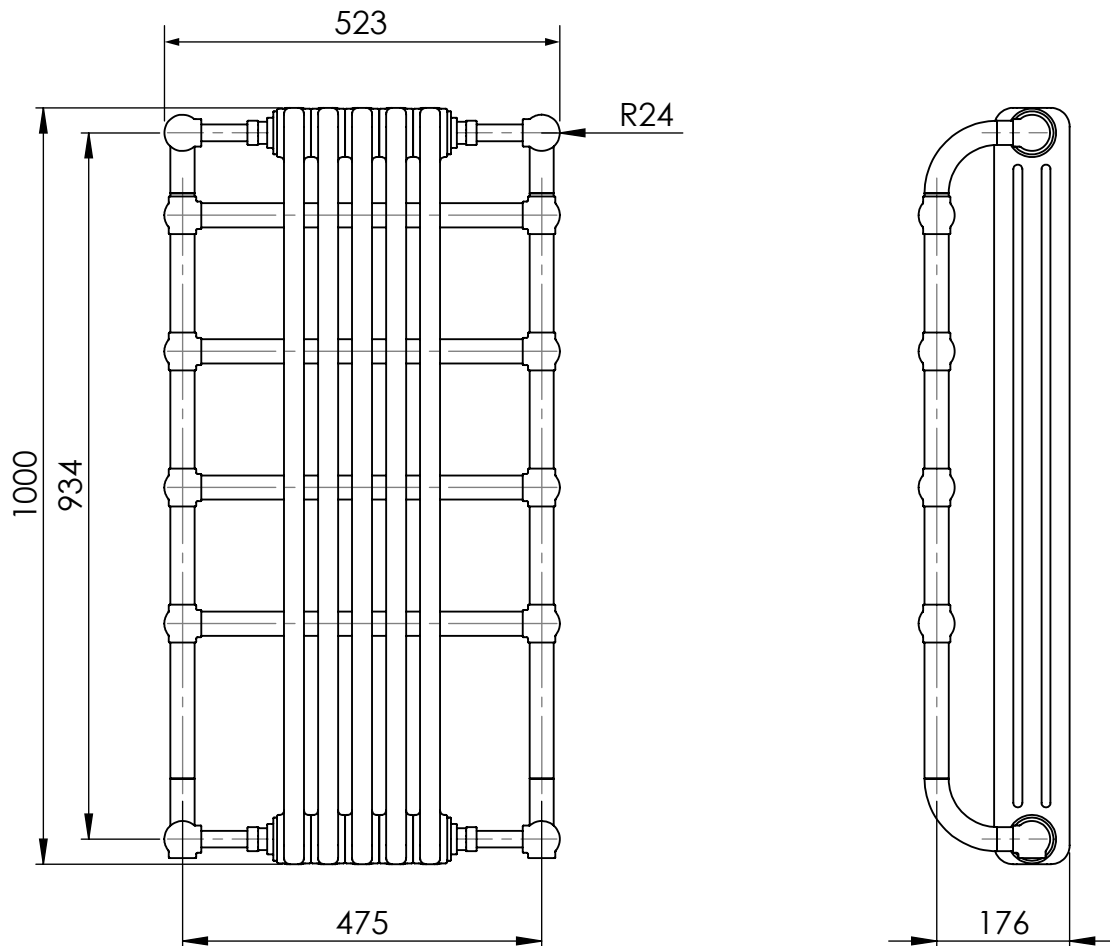

# The Midland

!! Central heating only !!

Art: <b>RA.MI</b>	Tolerance: $\pm 2\%$
Material: Brass Output@60°C: 907W Finish: Chrome, Nickel, Brushed nickel, Gold, Polished brass, Old brass	Scale: 1/10
	Box size:
	Weight:

This drawing is property of Kenny&Mason, it may not be reproduced or transmitted to third parties without authorization. Drawings not to scale - All dimensions are nominal (mm) - We reserve the right to alter specifications without notice.