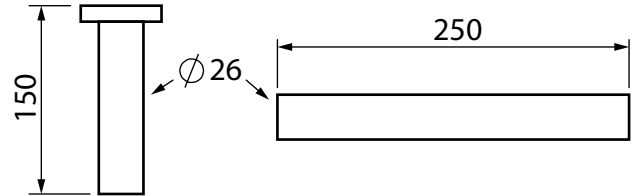

26 mm S-trap

Art: **NGT618**

Tolerance: $\pm 2\%$

Material:
Brass

Scale: 1/2

Finish:
Chrome, Nickel, Brushed nickel,
Gold, Polished brass, Old brass

Box size:

Weight:

Last review: August 2016

www.kenny-mason.com

SHEET 1 OF 1

32 mm S-trap

Art: NGT619

Tolerance: $\pm 2\%$

Material:
Brass

Scale: 1/5

Finish:
Chrome, Nickel, Brushed nickel,
Gold, Polished brass, Old brass

Box size:

Weight:

This drawing is property of Kenny&Mason, it may not be reproduced or transmitted to third parties without authorization. Drawings not to scale - All dimensions are nominal (mm) - We reserve the right to alter specifications without notice.