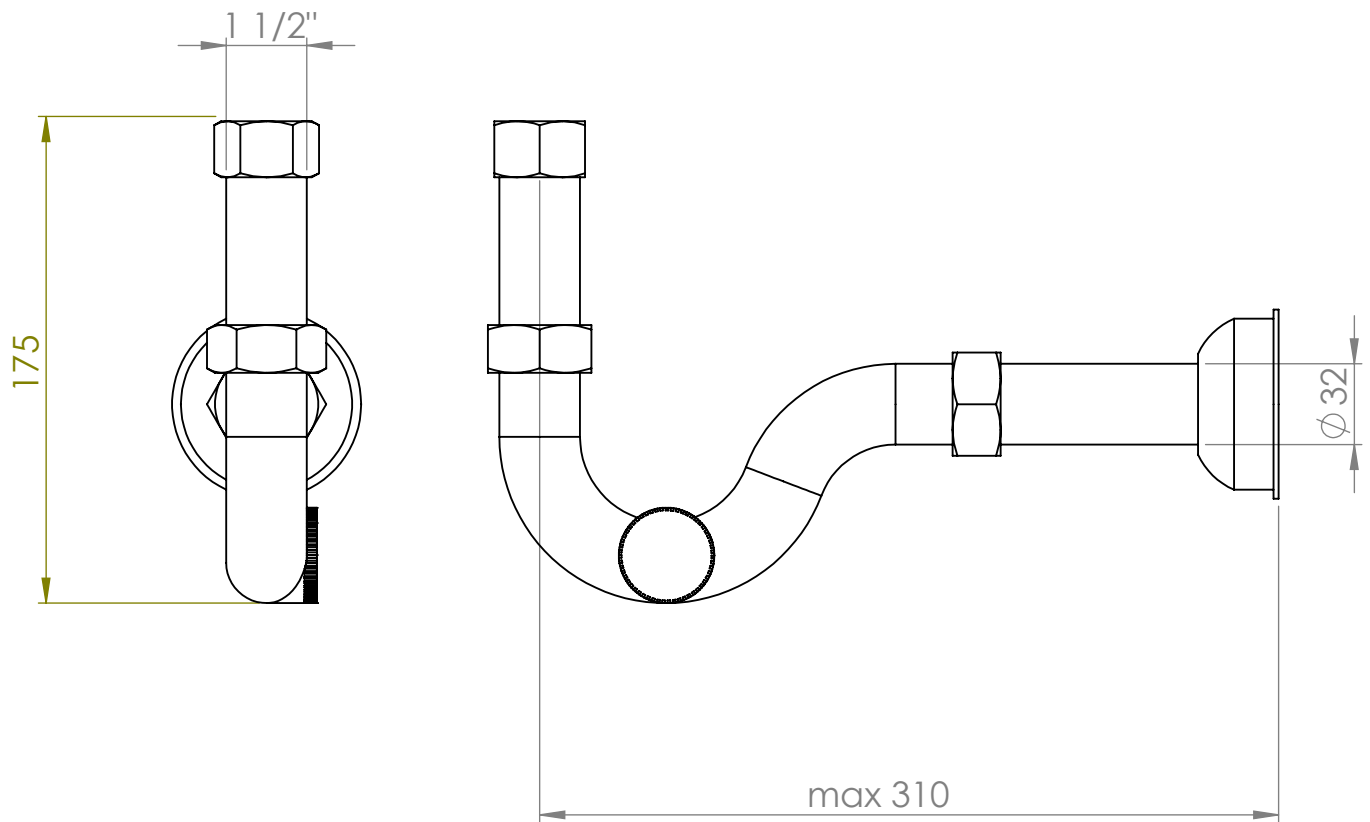

26 mm S-trap

Art: **NGT618**

Tolerance: $\pm 2\%$

Material:
Brass

Scale: 1/2

Finish:
Chrome, Nickel, Brushed nickel,
Gold, Polished brass, Old brass

Box size:

Weight:

This drawing is property of Kenny&Mason, it may not be reproduced or transmitted to third parties without authorization. Drawings not to scale - All dimensions are nominal (mm) - We reserve the right to alter specifications without notice.

Last review: August 2016

www.kenny-mason.com

SHEET 1 OF 1

32 mm S-trap

Art: NGT619

Tolerance: $\pm 2\%$

Material:
Brass

Scale: 1/5

Finish:
Chrome, Nickel, Brushed nickel,
Gold, Polished brass, Old brass

Box size:

Weight:

This drawing is property of Kenny&Mason, it may not be reproduced or transmitted to third parties without authorization. Drawings not to scale - All dimensions are nominal (mm) - We reserve the right to alter specifications without notice.