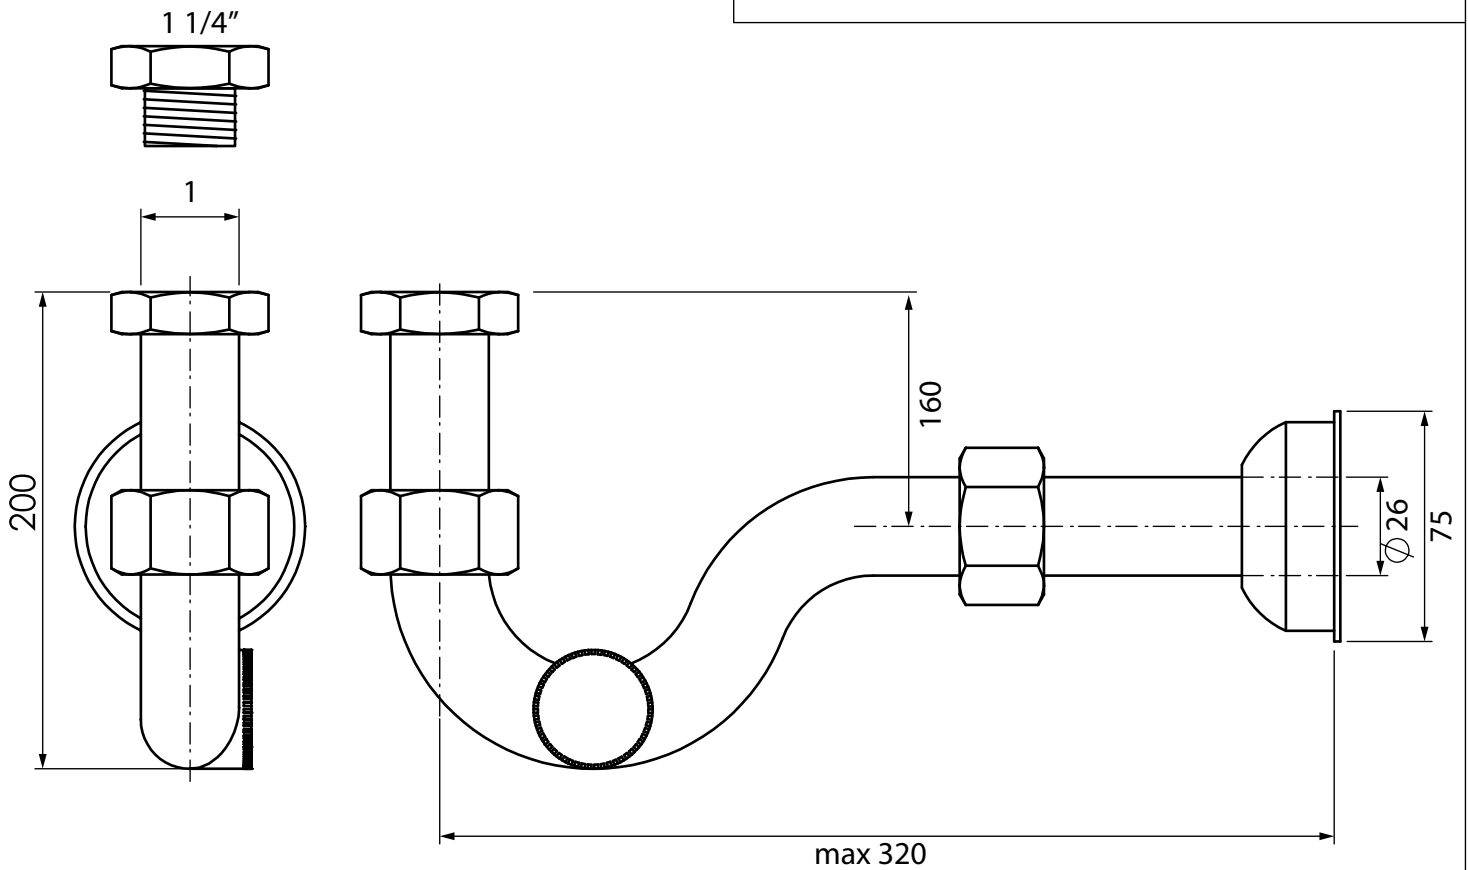

26 mm S-trap

Art: **NGT618**

Tolerance: $\pm 2\%$

Material:
Brass

Scale: 1/2

Finish:
Chrome, Nickel, Brushed nickel,
Gold, Polished brass, Old brass

Box size:

Weight:

Last review: August 2016

www.kenny-mason.com

SHEET 1 OF 1

32 mm S-trap

Art: NGT619

Tolerance: $\pm 2\%$

Material:
Brass

Scale: 1/5

Finish:
Chrome, Nickel, Brushed nickel,
Gold, Polished brass, Old brass

Box size:

Weight:

This drawing is property of Kenny&Mason, it may not be reproduced or transmitted to third parties without authorization. Drawings not to scale - All dimensions are nominal (mm) - We reserve the right to alter specifications without notice.