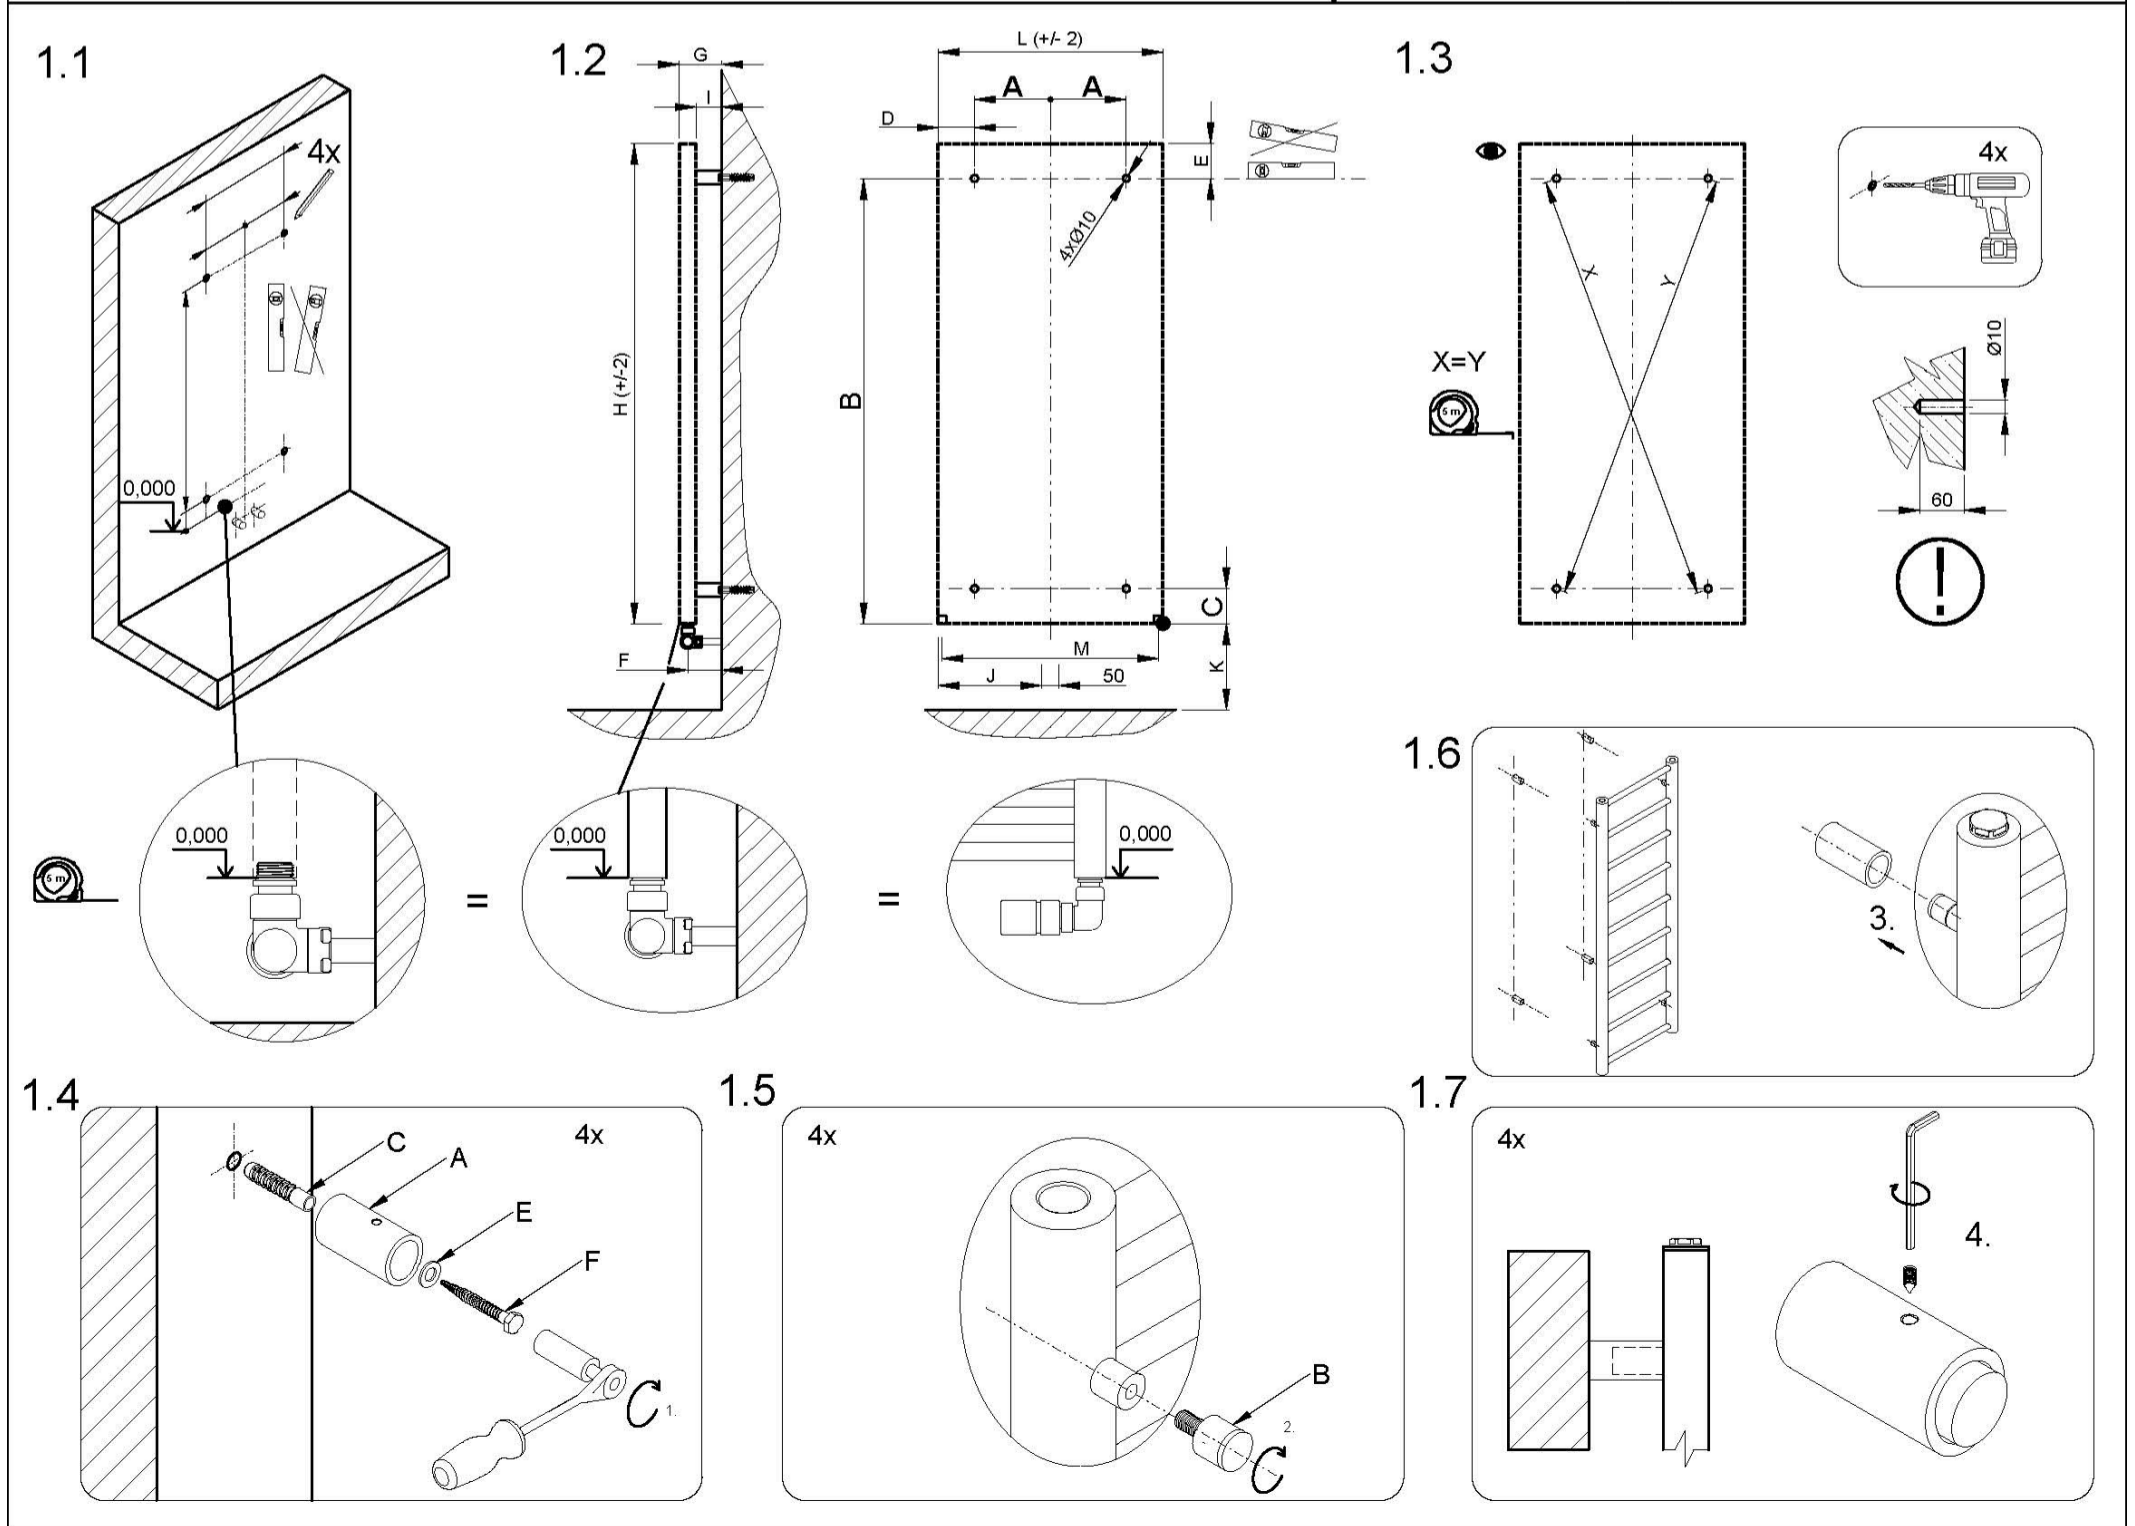

VARIANT MIRROR

DVMR18060456SM61-0110

H	L	A	B	C	D	E	F	G
1806	456	190	1778	28	38	28	54-64	84-94
I	J	K	M	N	O	P		
40-50	203	min.100	50	-	-	-		

59.9	kg
6.1	l
688	W

VARIANT MIRROR

DVMR18060608SM61-0110

H	L	A	B	C	D	E	F	G
1806	608	266	1778	28	38	28	54-64	84-94
I	J	K	M	N	O	P		
40-50	279	min.100	50	-	-	-		

77.8	kg
8.2	l
917	W

A 4x	B 4x	C 4x 10x50 (100)
D 4x	E 4x	F 4x M6x50 (100)

1x (white cap), 1x (black cap), 3x (black cap)

3x (black cap)

1.1

1.2

1.3

1.4