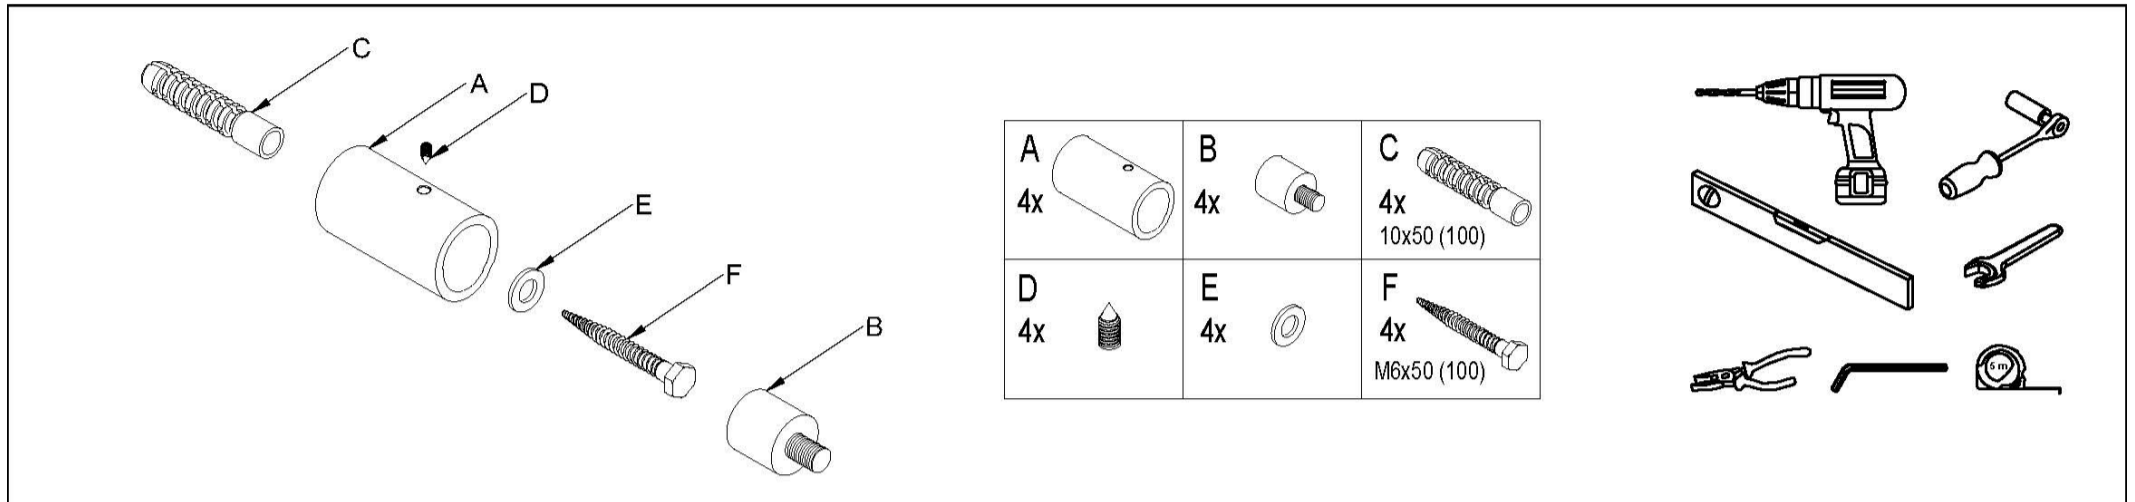

VARIANT MIRROR

DVMR18060456SM61-0110

H	L	A	B	C	D	E	F	G
1806	456	190	1778	28	38	28	54-64	84-94
I	J	K	M	N	O	P		
40-50	203	min.100	50	-	-	-		

59.9	kg
6.1	l
688	W

VARIANT MIRROR

DVMR18060608SM61-0110

H	L	A	B	C	D	E	F	G
1806	608	266	1778	28	38	28	54-64	84-94
I	J	K	M	N	O	P		
40-50	279	min.100	50	-	-	-		

77.8	kg
8.2	l
917	W

A 4x	B 4x	C 4x 10x50 (100)
D 4x	E 4x	F 4x M6x50 (100)

1x (white cap), 1x (black cap), 3x (black cap)

3x (black cap)

1.1

1.2

1.3

1.4