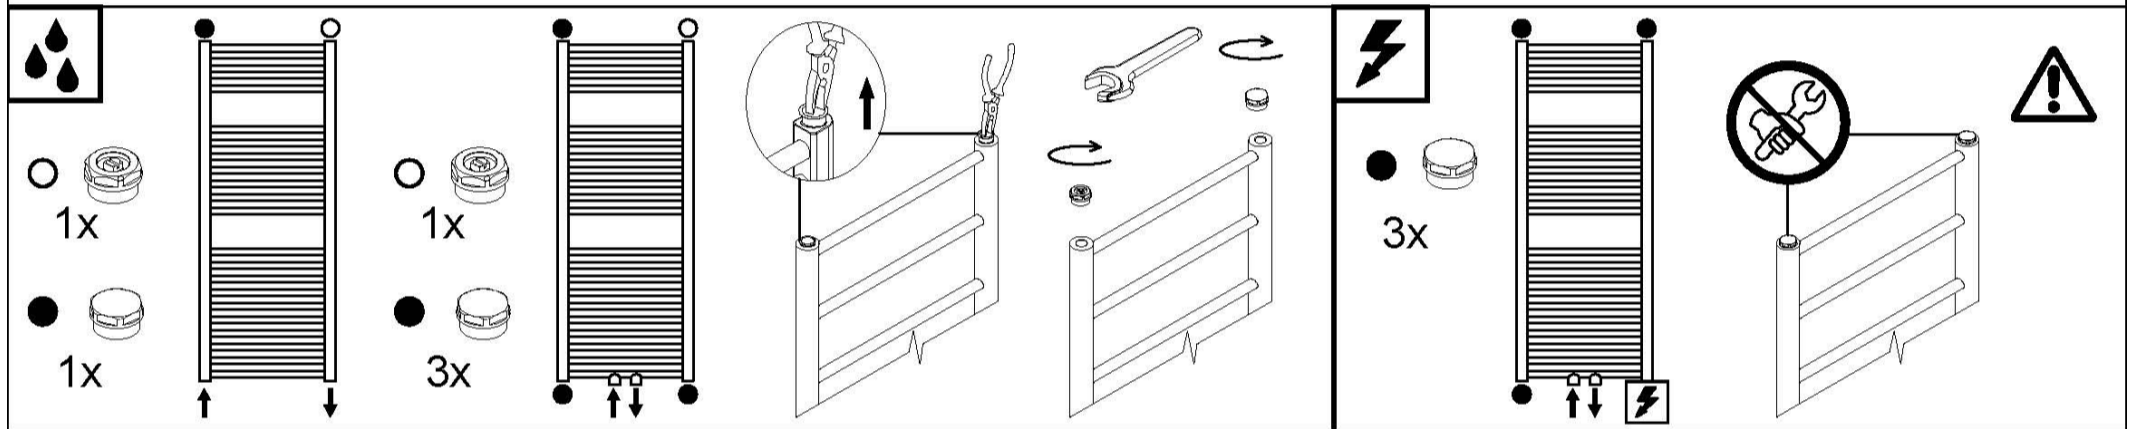

VARIANT MIRROR

DVMR18060456SM61-0110

H	L	A	B	C	D	E	F	G
1806	456	190	1778	28	38	28	54-64	84-94
I	J	K	M	N	O	P		
40-50	203	min.100	50	-	-	-		

59.9	kg
6.1	l
688	W

VARIANT MIRROR

DVMR18060608SM61-0110

H	L	A	B	C	D	E	F	G
1806	608	266	1778	28	38	28	54-64	84-94
I	J	K	M	N	O	P		
40-50	279	min.100	50	-	-	-		

77.8	kg
8.2	l
917	W

A 4x	B 4x	C 4x 10x50 (100)
D 4x	E 4x	F 4x M6x50 (100)

1x (white cap), 1x (black cap), 3x (black cap)

3x (black cap)

1.1

1.2

1.3

1.4